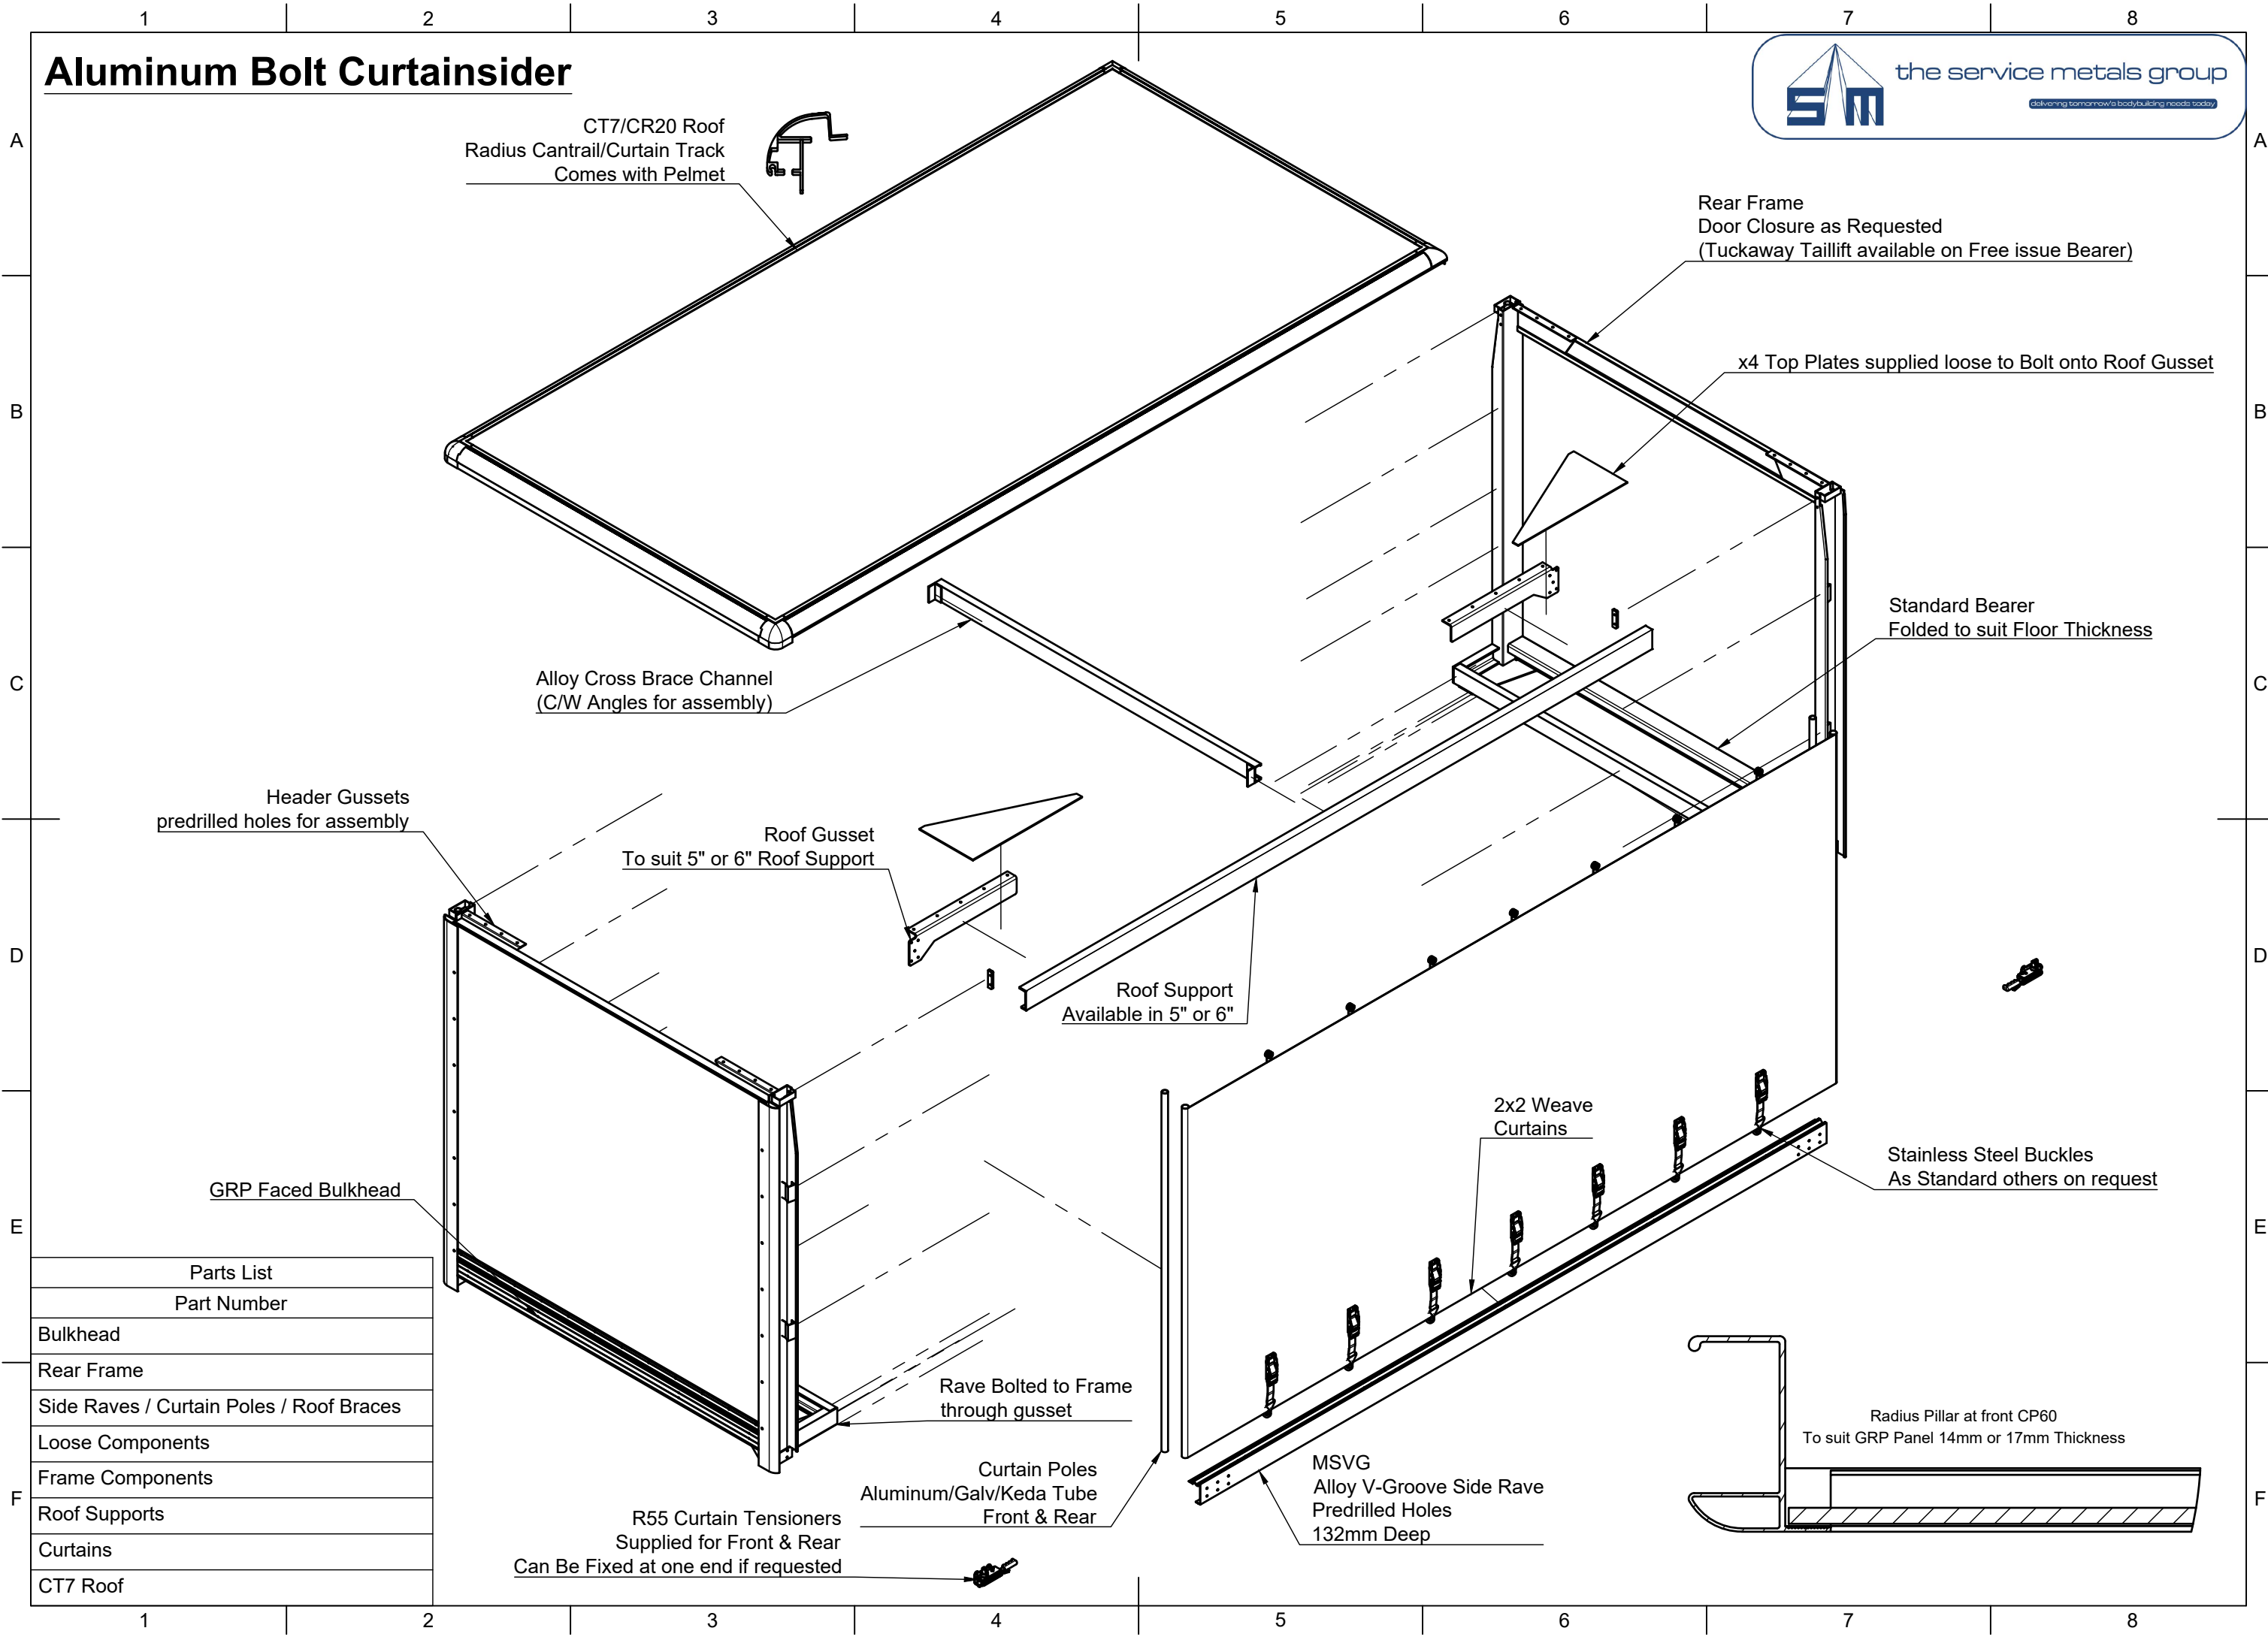

Aluminum Bolt Curtainsider

Parts List
Part Number
Bulkhead
Rear Frame
Side Raves / Curtain Poles / Roof Braces
Loose Components
Frame Components
Roof Supports
Curtains
CT7 Roof