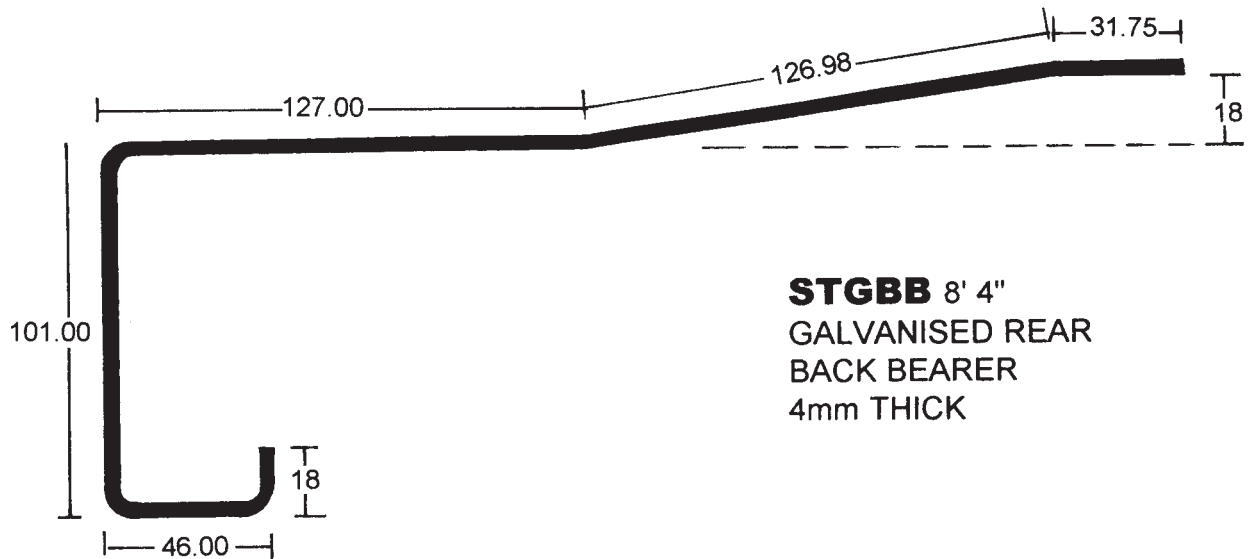

Galvanised Steel Back Frame

The above items are available ex stock

Special dimensions can be produced on request

Also available in Self Colour, stainless steel and aluminium