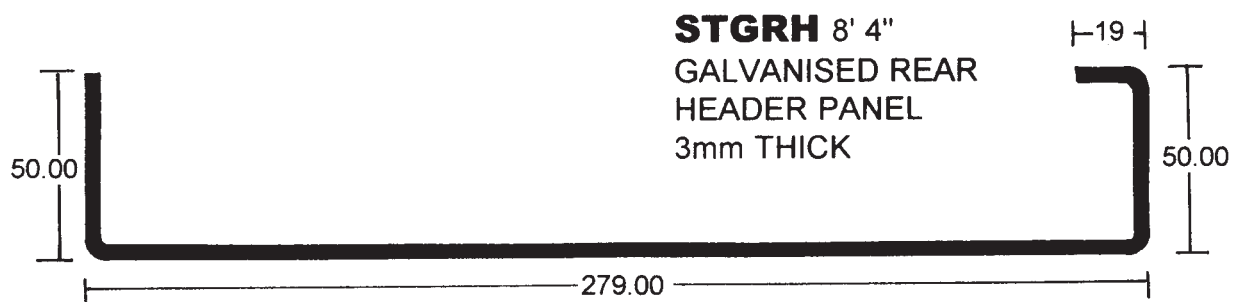

Galvanised Steel Back Frame

The above items are available ex stock

Special dimensions can be produced on request

Also available in Self Colour, stainless steel and aluminium