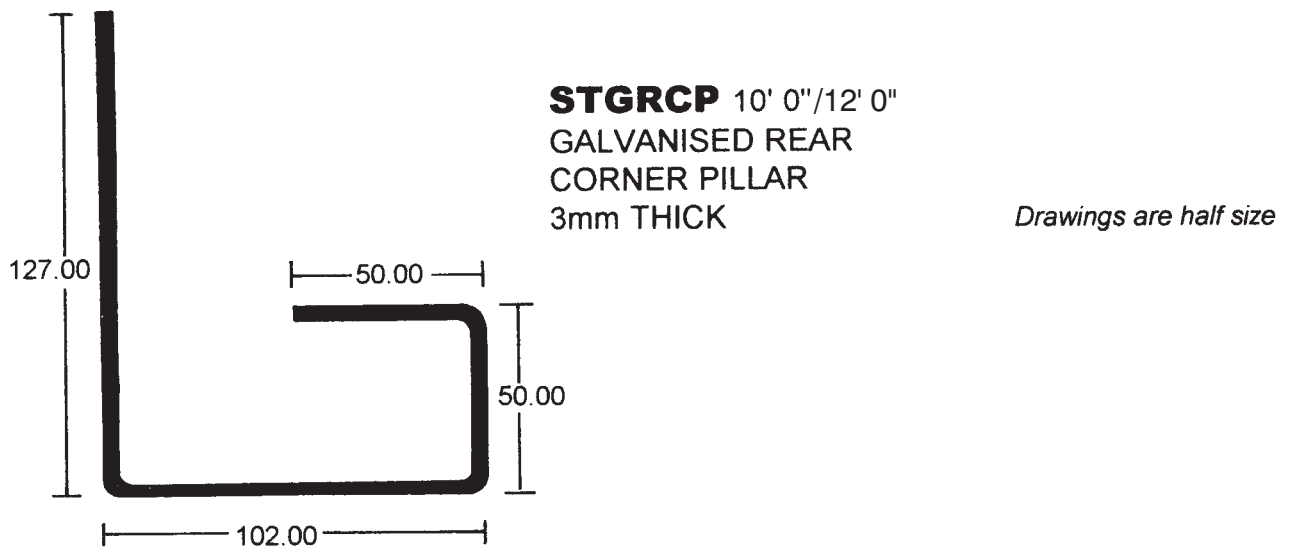

Galvanised Steel Back Frame

The above items are available ex stock

Special dimensions can be produced on request

Also available in Self Colour, stainless steel and aluminium