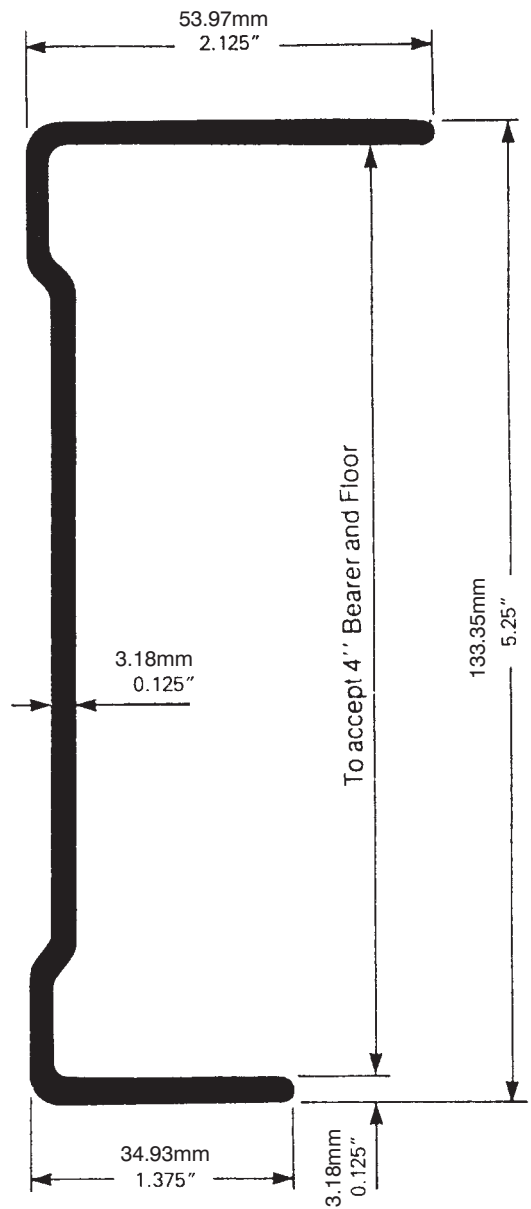

Side Raves

MS14

0.508 kg/ft
1.670 kg/m

MS18

0.571 kg/ft
1.880 kg/m

Side Raves

MS11

0.521 kg/ft
1.710 kg/m

To accept 3.00"/76.2mm
crossbearers

MS10

0.583 kg/ft
1.910 kg/m

To accept 4.00"/101.6mm
crossbearers

MS30

0.407 kg/ft
1.340 kg/m

To accept 3.00"/76.2mm
crossbearers

MS19

0.534 kg/ft
1.750 kg/m

To accept 4.00"/101.6mm
crossbearers

Side Raves

Side Raves

Side Raves

Side Raves

Casting C50 is available for use with this side rave

LP5

0.345 kg/ft
1.134 kg/m

To suit 76.2 (3")
crossbearers

LP6

0.381 kg/ft
1.250 kg/m

To suit 102 mm (4")
crossbearers