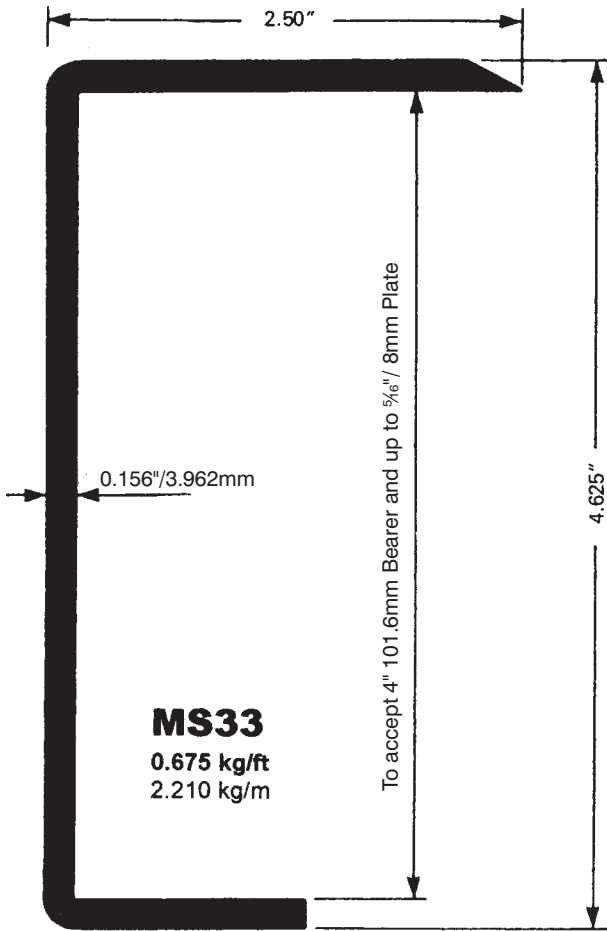

Side Raves

MS14

0.508 kg/ft
1.670 kg/m

MS18

0.571 kg/ft
1.880 kg/m

Side Raves

MS11

0.521 kg/ft
1.710 kg/m

To accept 3.00"/76.2mm
crossbearers

MS10

0.583 kg/ft
1.910 kg/m

To accept 4.00"/101.6mm
crossbearers

MS30

0.407 kg/ft
1.340 kg/m

To accept 3.00"/76.2mm
crossbearers

MS19

0.534 kg/ft
1.750 kg/m

To accept 4.00"/101.6mm
crossbearers

Side Raves

Side Raves

Side Raves

Side Raves

Casting C50 is available for use with this side rave

LP5

0.345 kg/ft
1.134 kg/m

To suit 76.2 (3")
crossbearers

LP6

0.381 kg/ft
1.250 kg/m

To suit 102 mm (4")
crossbearers