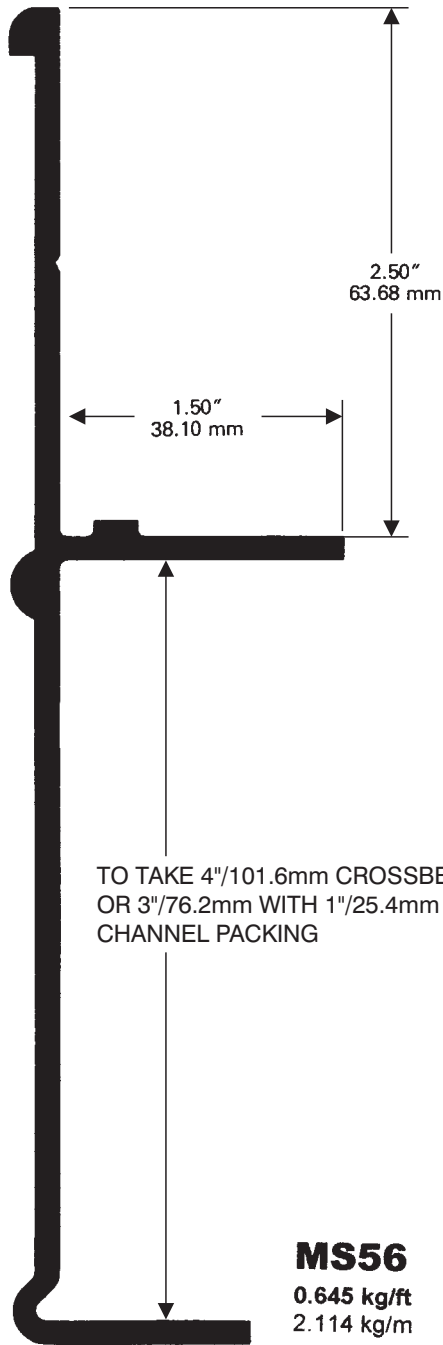

Side Raves

MS14

0.508 kg/ft
1.670 kg/m

MS18

0.571 kg/ft
1.880 kg/m

Side Raves

MS11

0.521 kg/ft
1.710 kg/m

To accept 3.00"/76.2mm
crossbearers

MS10

0.583 kg/ft
1.910 kg/m

To accept 4.00"/101.6mm
crossbearers

MS30

0.407 kg/ft
1.340 kg/m

To accept 3.00"/76.2mm
crossbearers

MS19

0.534 kg/ft
1.750 kg/m

To accept 4.00"/101.6mm
crossbearers

Side Raves

Side Raves

Side Raves

Side Raves

Casting C50 is available for use with this side rave

LP5

0.345 kg/ft
1.134 kg/m

To suit 76.2 (3")
crossbearers

LP6

0.381 kg/ft
1.250 kg/m

To suit 102 mm (4")
crossbearers