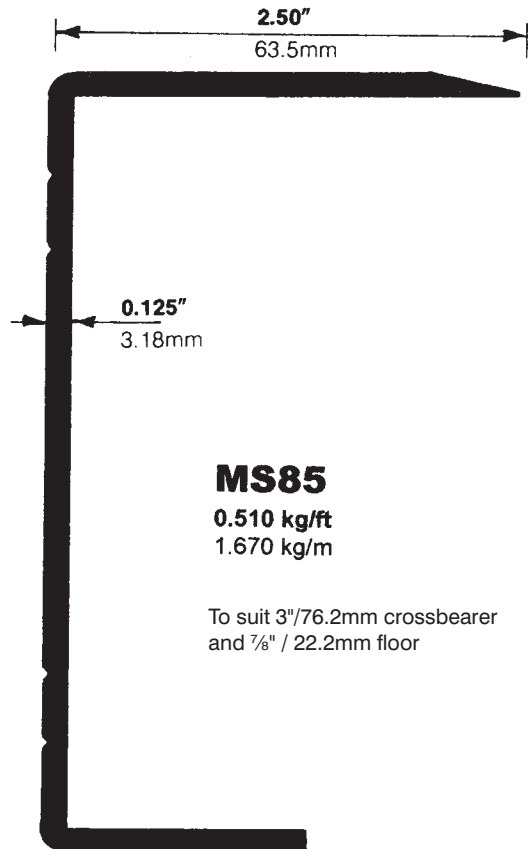

Side Raves

MS14

0.508 kg/ft
1.670 kg/m

MS18

0.571 kg/ft
1.880 kg/m

Side Raves

MS11

0.521 kg/ft
1.710 kg/m

To accept 3.00"/76.2mm
crossbearers

MS10

0.583 kg/ft
1.910 kg/m

To accept 4.00"/101.6mm
crossbearers

MS30

0.407 kg/ft
1.340 kg/m

To accept 3.00"/76.2mm
crossbearers

MS19

0.534 kg/ft
1.750 kg/m

To accept 4.00"/101.6mm
crossbearers

Side Raves

Side Raves

Side Raves

Side Raves

Casting C50 is available for use with this side rave

LP5

0.345 kg/ft
1.134 kg/m

To suit 76.2 (3")
crossbearers

LP6

0.381 kg/ft
1.250 kg/m

To suit 102 mm (4")
crossbearers