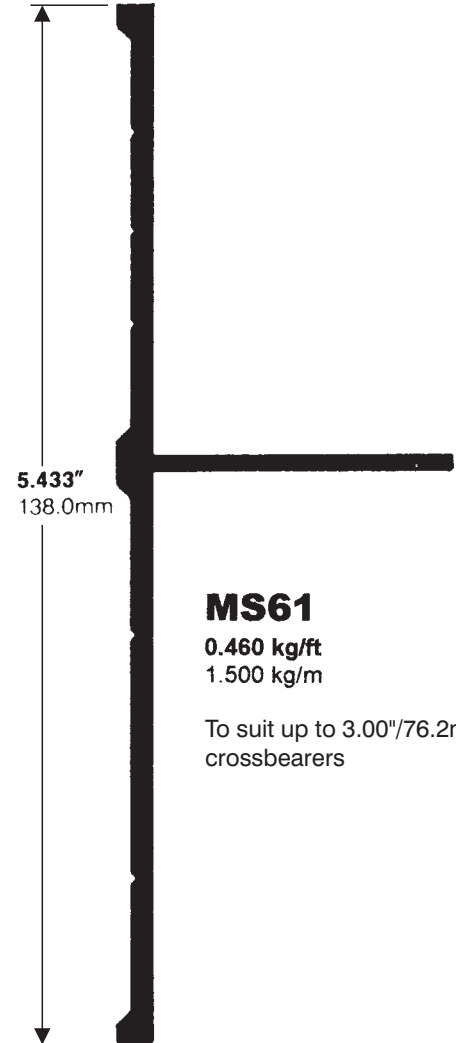

Side Raves

MS14

0.508 kg/ft
1.670 kg/m

MS18

0.571 kg/ft
1.880 kg/m

Side Raves

MS11

0.521 kg/ft
1.710 kg/m

To accept 3.00"/76.2mm
crossbearers

MS10

0.583 kg/ft
1.910 kg/m

To accept 4.00"/101.6mm
crossbearers

MS30

0.407 kg/ft
1.340 kg/m

To accept 3.00"/76.2mm
crossbearers

MS19

0.534 kg/ft
1.750 kg/m

To accept 4.00"/101.6mm
crossbearers

Side Raves

Side Raves

Side Raves

Side Raves

Casting C50 is available for use with this side rave

LP5

0.345 kg/ft
1.134 kg/m

To suit 76.2 (3")
crossbearers

LP6

0.381 kg/ft
1.250 kg/m

To suit 102 mm (4")
crossbearers