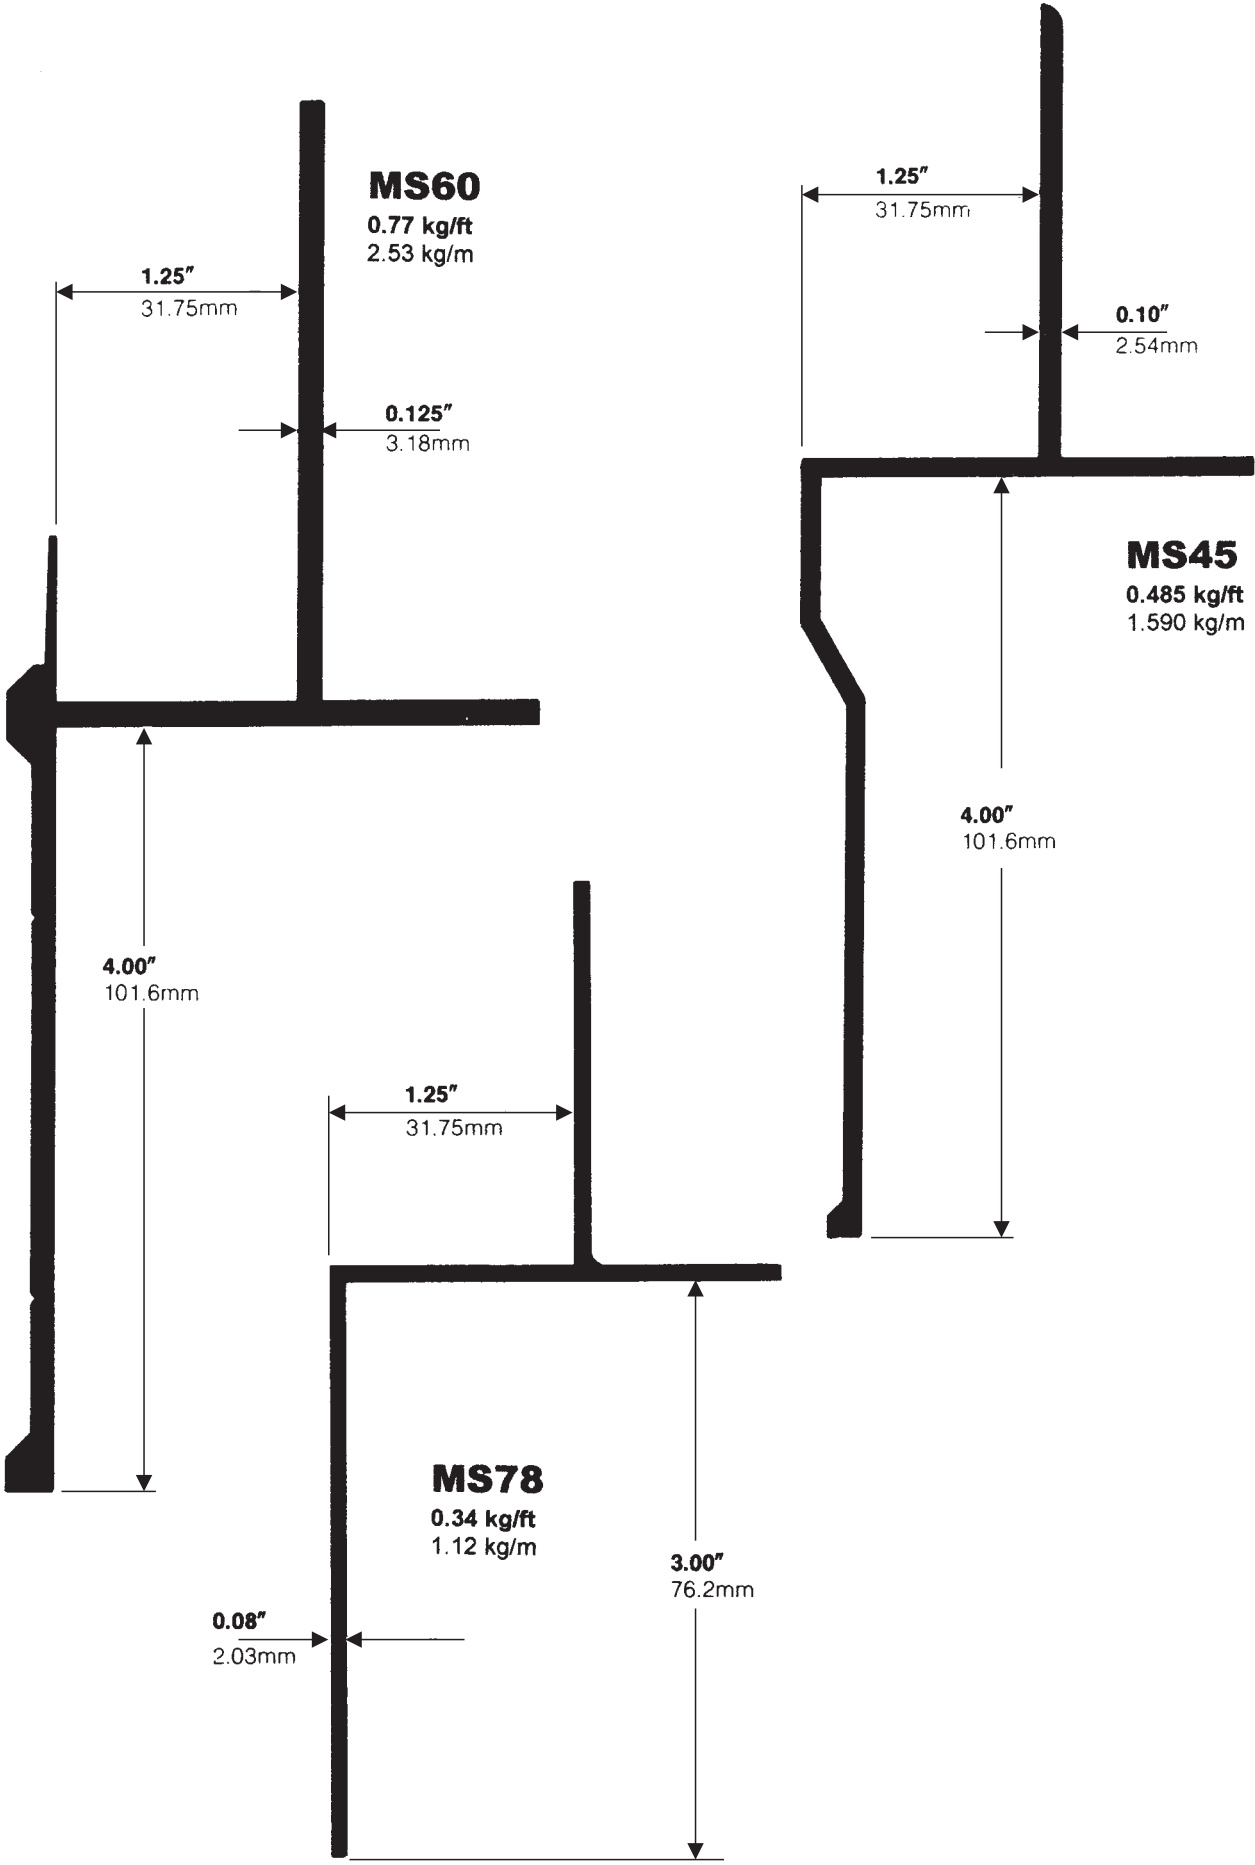

Side Raves

MS14

0.508 kg/ft
1.670 kg/m

MS18

0.571 kg/ft
1.880 kg/m

Side Raves

MS11

0.521 kg/ft
1.710 kg/m

To accept 3.00"/76.2mm
crossbearers

MS10

0.583 kg/ft
1.910 kg/m

To accept 4.00"/101.6mm
crossbearers

MS30

0.407 kg/ft
1.340 kg/m

To accept 3.00"/76.2mm
crossbearers

MS19

0.534 kg/ft
1.750 kg/m

To accept 4.00"/101.6mm
crossbearers

Side Raves

Side Raves

Side Raves

Side Raves

Casting C50 is available for use with this side rave

LP5

0.345 kg/ft
1.134 kg/m

To suit 76.2 (3")
crossbearers

LP6

0.381 kg/ft
1.250 kg/m

To suit 102 mm (4")
crossbearers