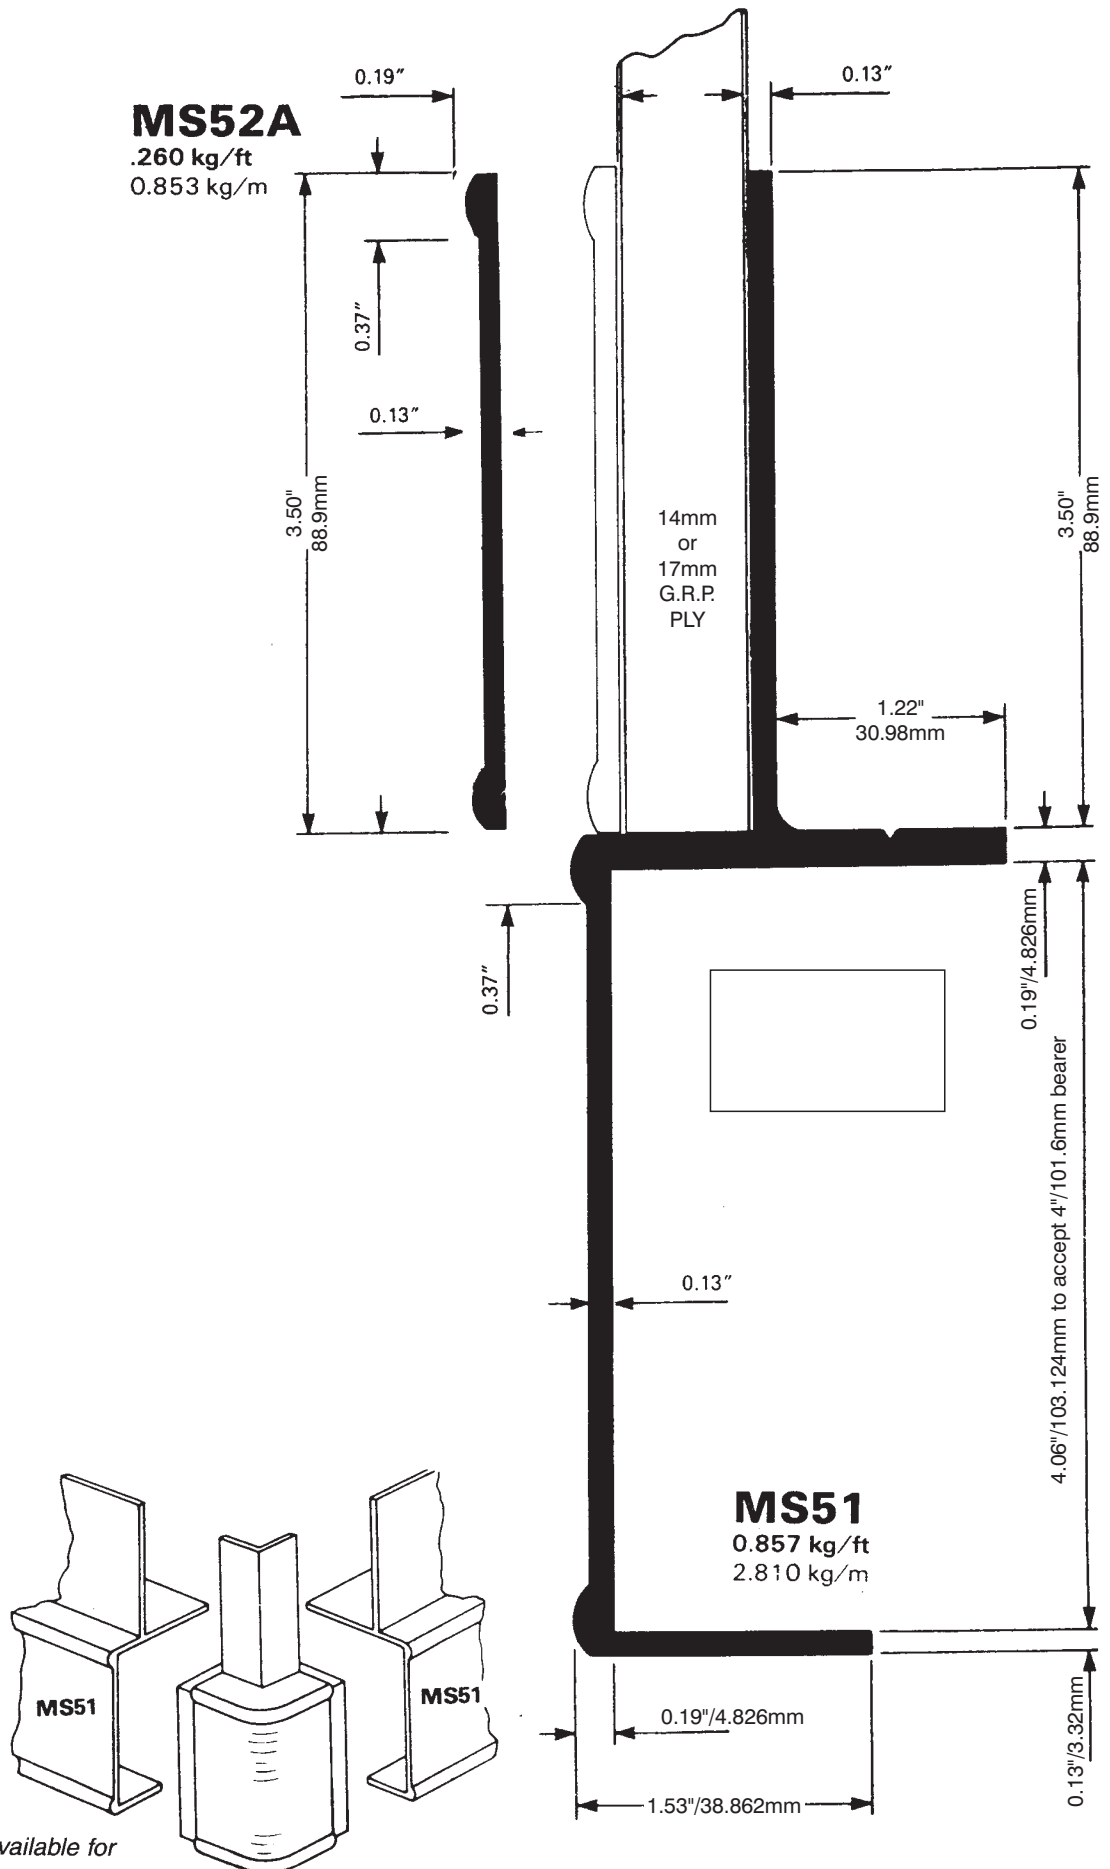

Side Raves

MS14

0.508 kg/ft
1.670 kg/m

MS18

0.571 kg/ft
1.880 kg/m

Side Raves

MS11

0.521 kg/ft
1.710 kg/m

To accept 3.00"/76.2mm
crossbearers

MS10

0.583 kg/ft
1.910 kg/m

To accept 4.00"/101.6mm
crossbearers

MS30

0.407 kg/ft
1.340 kg/m

To accept 3.00"/76.2mm
crossbearers

MS19

0.534 kg/ft
1.750 kg/m

To accept 4.00"/101.6mm
crossbearers

Side Raves

Side Raves

Side Raves

Side Raves

Casting C50 is available for use with this side rave

LP5

0.345 kg/ft
1.134 kg/m

To suit 76.2 (3")
crossbearers

LP6

0.381 kg/ft
1.250 kg/m

To suit 102 mm (4")
crossbearers