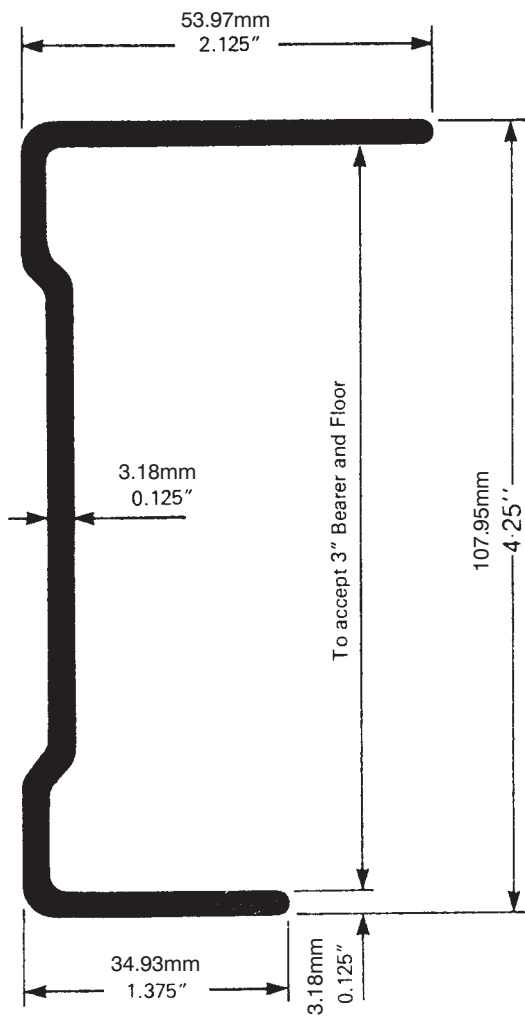

Side Raves

MS14

0.508 kg/ft
1.670 kg/m

MS18

0.571 kg/ft
1.880 kg/m

Side Raves

MS11

0.521 kg/ft
1.710 kg/m

To accept 3.00"/76.2mm
crossbearers

MS10

0.583 kg/ft
1.910 kg/m

To accept 4.00"/101.6mm
crossbearers

MS30

0.407 kg/ft
1.340 kg/m

To accept 3.00"/76.2mm
crossbearers

MS19

0.534 kg/ft
1.750 kg/m

To accept 4.00"/101.6mm
crossbearers

Side Raves

Side Raves

Side Raves

Side Raves

Casting C50 is available for use with this side rave

LP5

0.345 kg/ft
1.134 kg/m

To suit 76.2 (3")
crossbearers

LP6

0.381 kg/ft
1.250 kg/m

To suit 102 mm (4")
crossbearers