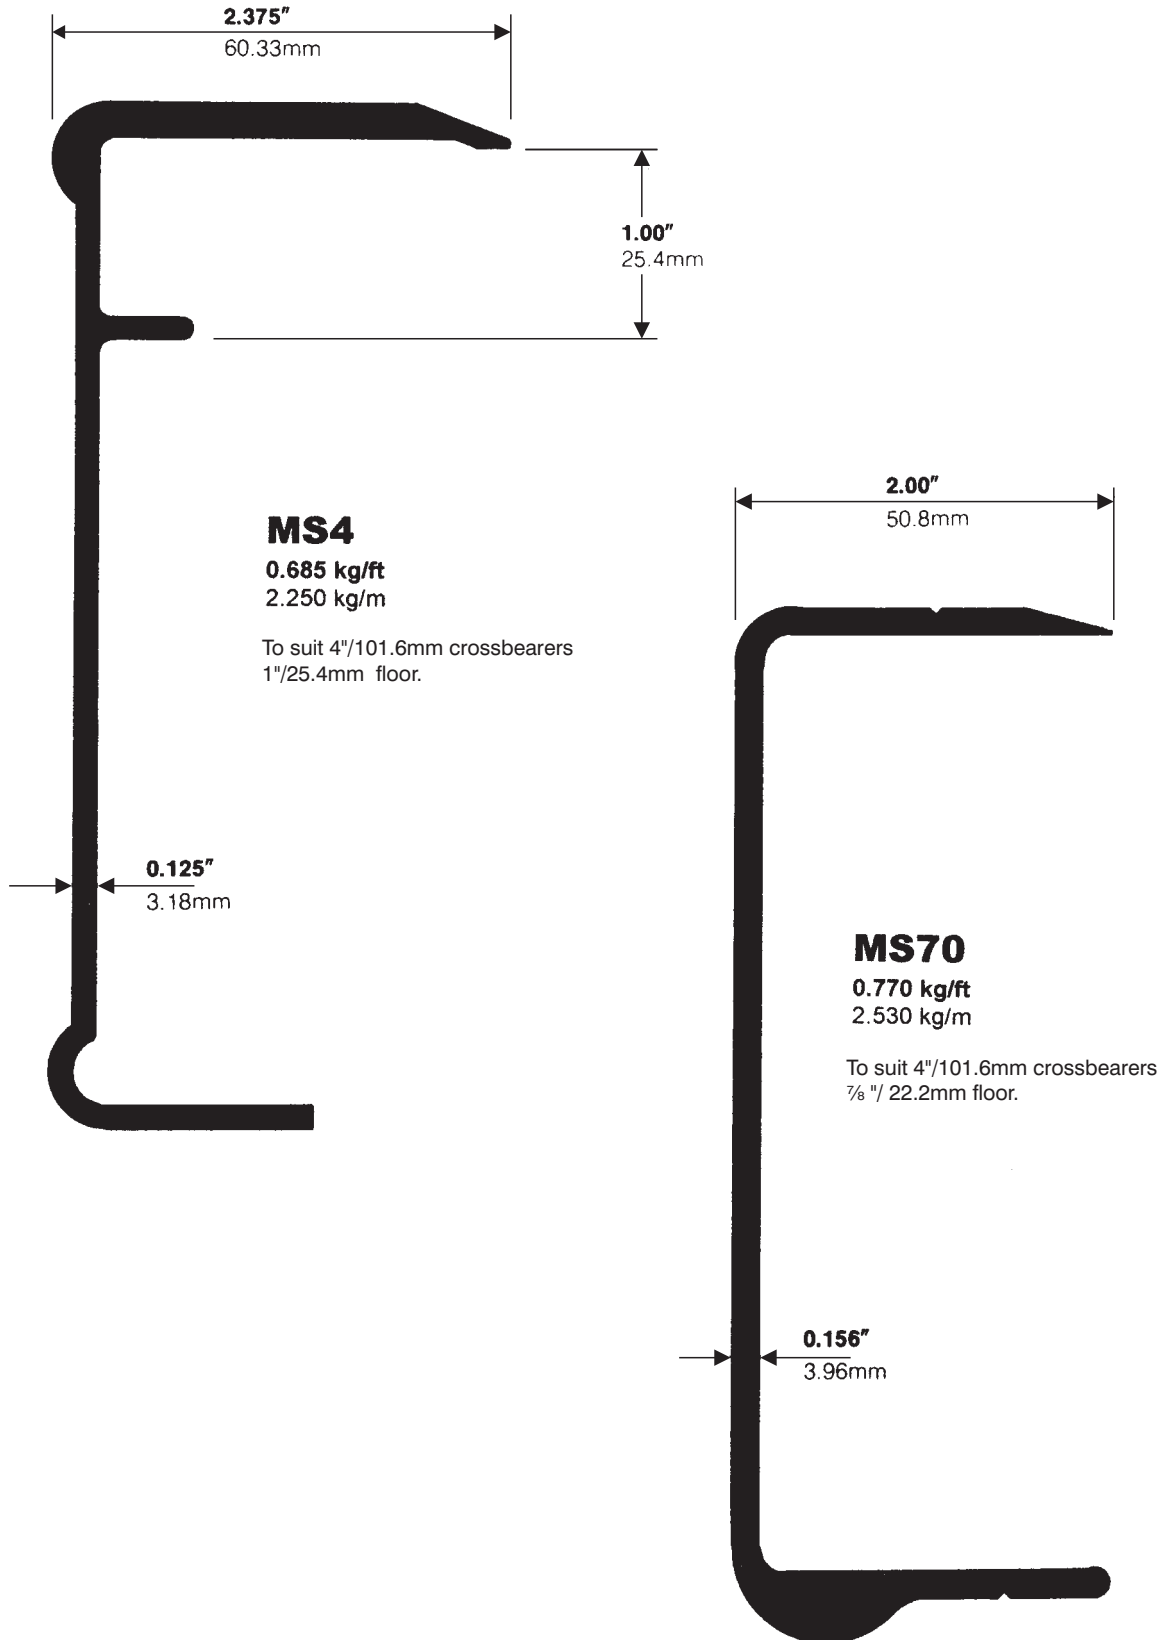

Side Raves

MS14

0.508 kg/ft
1.670 kg/m

MS18

0.571 kg/ft
1.880 kg/m

Side Raves

MS11

0.521 kg/ft
1.710 kg/m

To accept 3.00"/76.2mm
crossbearers

MS10

0.583 kg/ft
1.910 kg/m

To accept 4.00"/101.6mm
crossbearers

MS30

0.407 kg/ft
1.340 kg/m

To accept 3.00"/76.2mm
crossbearers

MS19

0.534 kg/ft
1.750 kg/m

To accept 4.00"/101.6mm
crossbearers

Side Raves

Side Raves

Side Raves

Side Raves

Casting C50 is available for use with this side rave

LP5

0.345 kg/ft
1.134 kg/m

To suit 76.2 (3")
crossbearers

LP6

0.381 kg/ft
1.250 kg/m

To suit 102 mm (4")
crossbearers