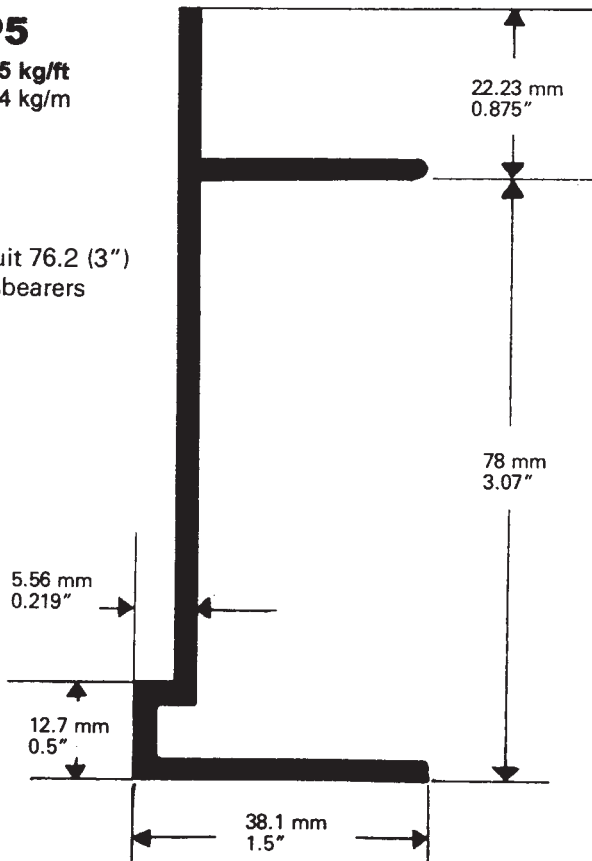

To accept 3.00"/76.2mm
crossbearers

MS10

0.583 kg/ft
1.910 kg/m

To accept 4.00"/101.6mm
crossbearers

MS30

0.407 kg/ft
1.340 kg/m

To accept 3.00"/76.2mm
crossbearers

MS19

0.534 kg/ft
1.750 kg/m

To accept 4.00"/101.6mm
crossbearers

Side Raves

Side Raves

Side Raves

Side Raves

Casting C50 is available for use with this side rave

LP5

0.345 kg/ft
1.134 kg/m

To suit 76.2 (3")
crossbearers

LP6

0.381 kg/ft
1.250 kg/m

To suit 102 mm (4")
crossbearers