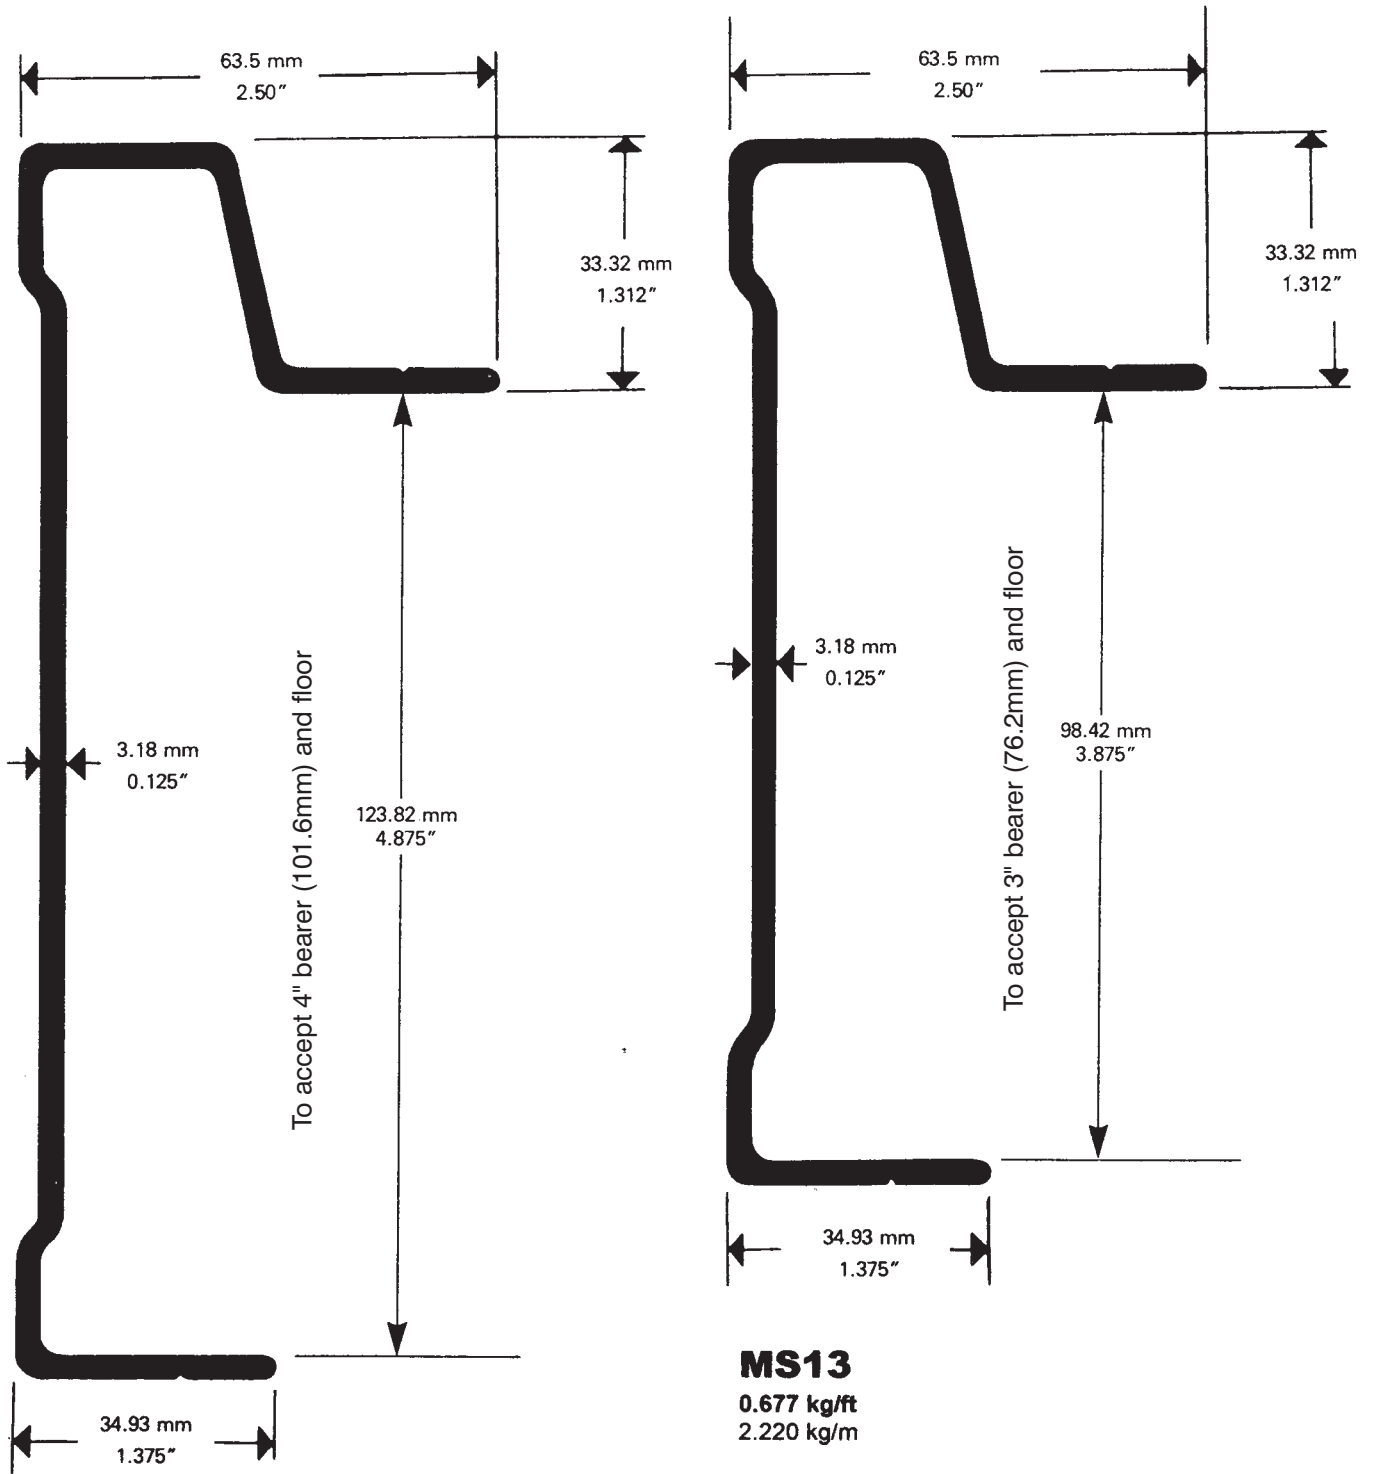

Side Raves

MS14

0.508 kg/ft
1.670 kg/m

MS18

0.571 kg/ft
1.880 kg/m

Side Raves

MS11

0.521 kg/ft
1.710 kg/m

To accept 3.00"/76.2mm
crossbearers

MS10

0.583 kg/ft
1.910 kg/m

To accept 4.00"/101.6mm
crossbearers

MS30

0.407 kg/ft
1.340 kg/m

To accept 3.00"/76.2mm
crossbearers

MS19

0.534 kg/ft
1.750 kg/m

To accept 4.00"/101.6mm
crossbearers

Side Raves

Side Raves

Side Raves

Side Raves

Casting C50 is available for use with this side rave

LP5

0.345 kg/ft
1.134 kg/m

To suit 76.2 (3")
crossbearers

LP6

0.381 kg/ft
1.250 kg/m

To suit 102 mm (4")
crossbearers