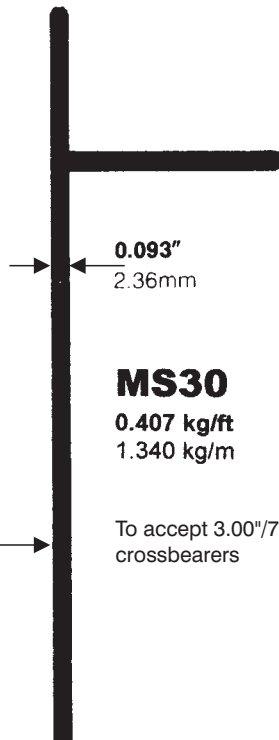

Side Raves

MS14

0.508 kg/ft
1.670 kg/m

MS18

0.571 kg/ft
1.880 kg/m

Side Raves

MS11

0.521 kg/ft
1.710 kg/m

To accept 3.00"/76.2mm
crossbearers

MS10

0.583 kg/ft
1.910 kg/m

To accept 4.00"/101.6mm
crossbearers

MS30

0.407 kg/ft
1.340 kg/m

To accept 3.00"/76.2mm
crossbearers

MS19

0.534 kg/ft
1.750 kg/m

To accept 4.00"/101.6mm
crossbearers

Side Raves

Side Raves

Side Raves

Side Raves

Casting C50 is available for use with this side rave

LP5

0.345 kg/ft
1.134 kg/m

To suit 76.2 (3")
crossbearers

LP6

0.381 kg/ft
1.250 kg/m

To suit 102 mm (4")
crossbearers