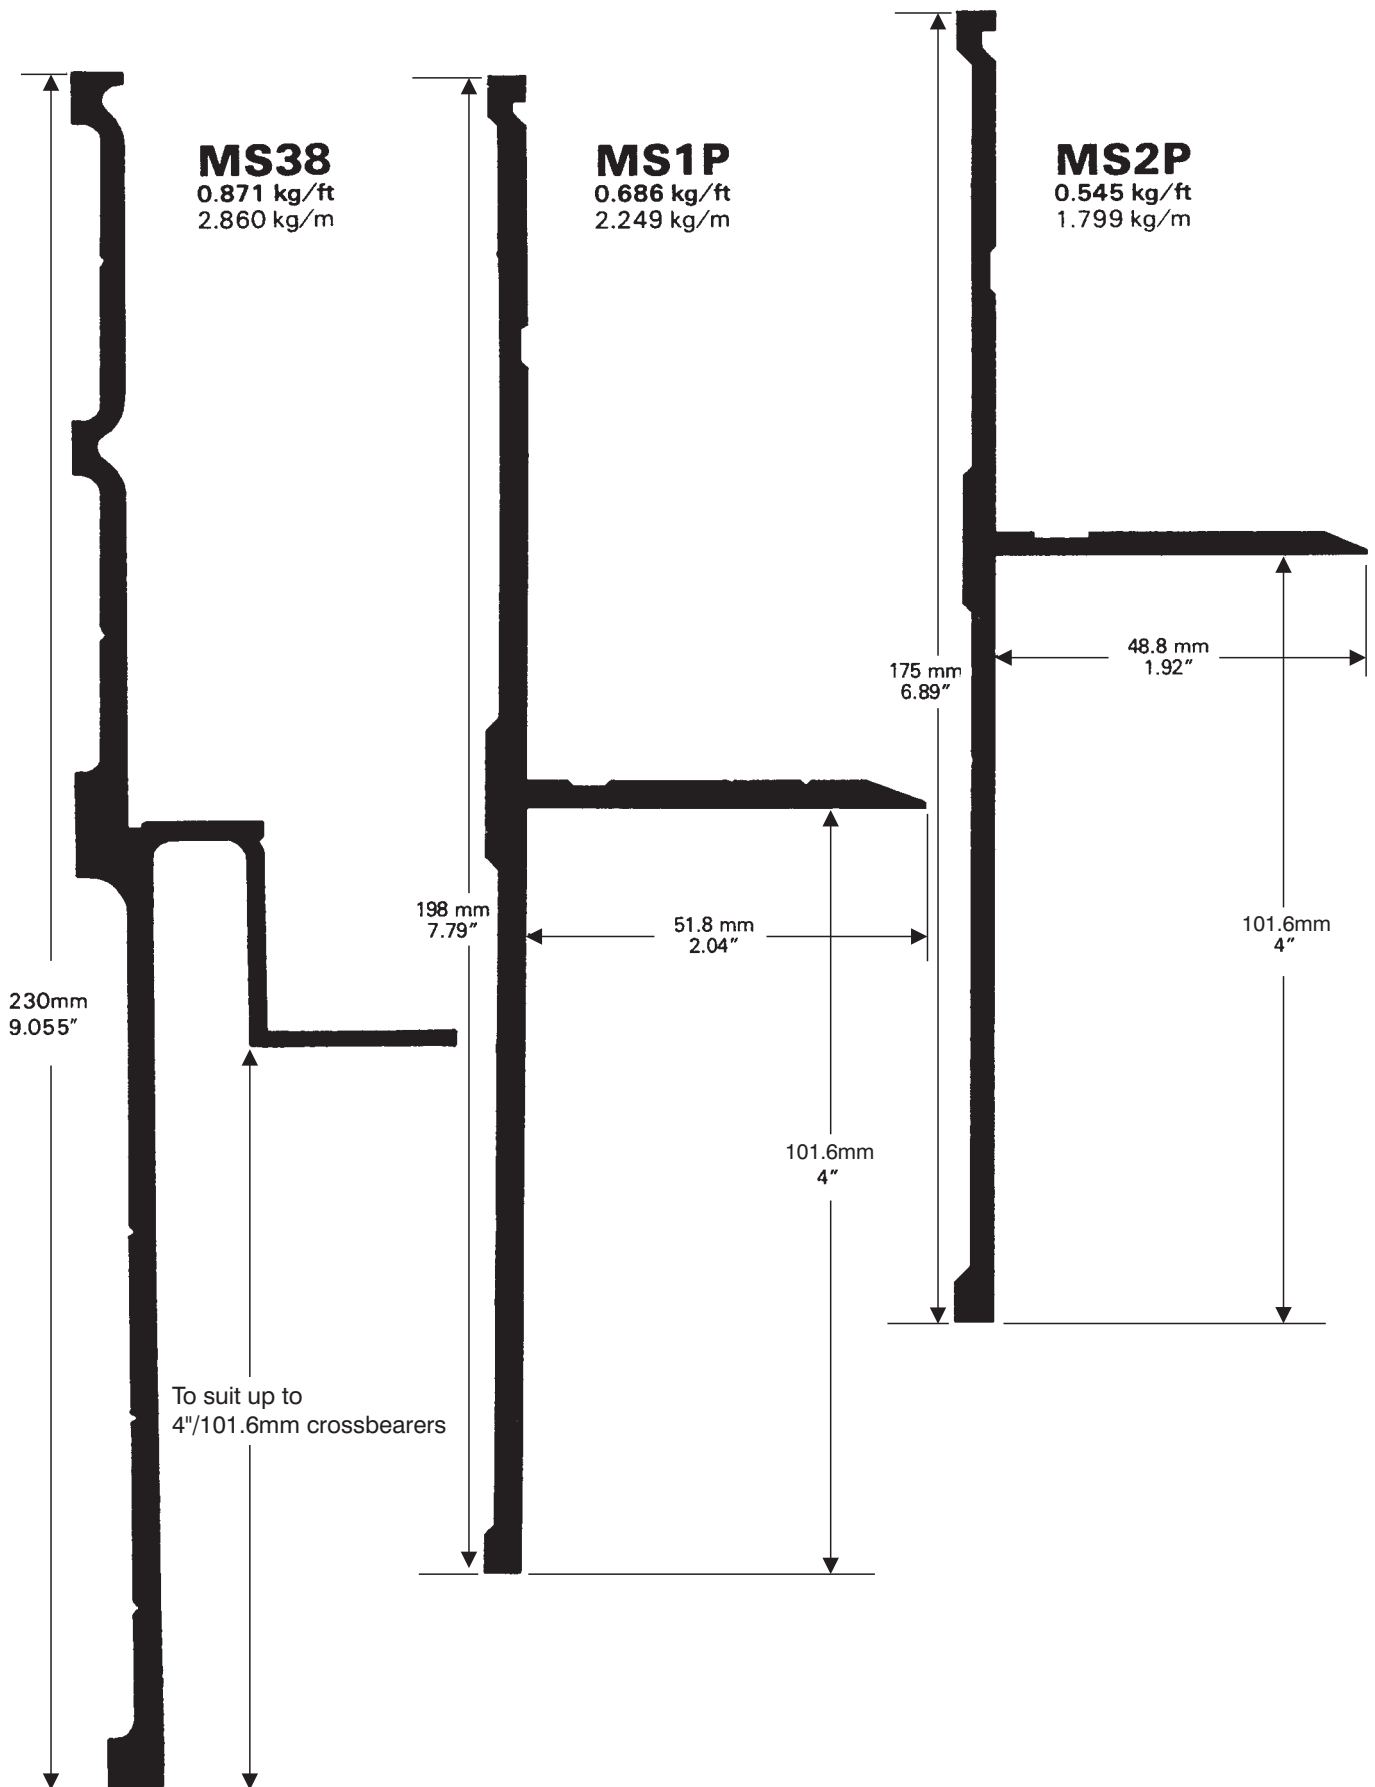

Side Raves

MS14

0.508 kg/ft
1.670 kg/m

MS18

0.571 kg/ft
1.880 kg/m

Side Raves

MS11

0.521 kg/ft
1.710 kg/m

To accept 3.00"/76.2mm
crossbearers

MS10

0.583 kg/ft
1.910 kg/m

To accept 4.00"/101.6mm
crossbearers

MS30

0.407 kg/ft
1.340 kg/m

To accept 3.00"/76.2mm
crossbearers

MS19

0.534 kg/ft
1.750 kg/m

To accept 4.00"/101.6mm
crossbearers

Side Raves

Side Raves

Side Raves

Side Raves

Casting C50 is available for use with this side rave

LP5

0.345 kg/ft
1.134 kg/m

To suit 76.2 (3")
crossbearers

LP6

0.381 kg/ft
1.250 kg/m

To suit 102 mm (4")
crossbearers