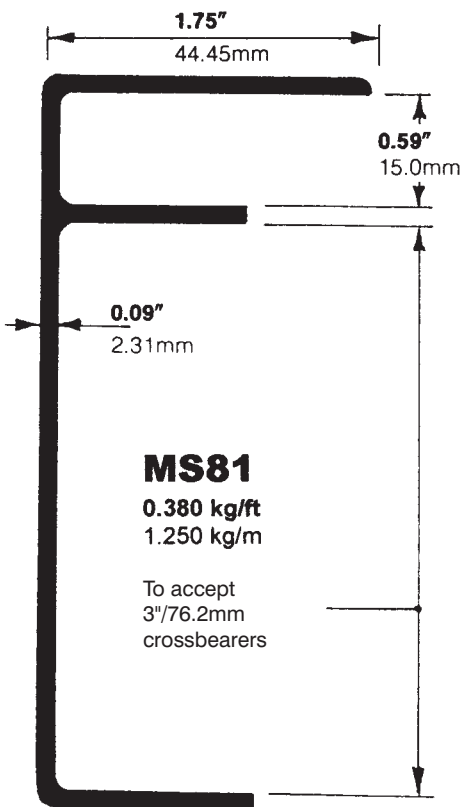

Side Raves

MS14

0.508 kg/ft
1.670 kg/m

MS18

0.571 kg/ft
1.880 kg/m

Side Raves

MS11

0.521 kg/ft
1.710 kg/m

To accept 3.00"/76.2mm
crossbearers

MS10

0.583 kg/ft
1.910 kg/m

To accept 4.00"/101.6mm
crossbearers

MS30

0.407 kg/ft
1.340 kg/m

To accept 3.00"/76.2mm
crossbearers

MS19

0.534 kg/ft
1.750 kg/m

To accept 4.00"/101.6mm
crossbearers

Side Raves

Side Raves

Side Raves

Side Raves

Casting C50 is available for use with this side rave

LP5

0.345 kg/ft
1.134 kg/m

To suit 76.2 (3")
crossbearers

LP6

0.381 kg/ft
1.250 kg/m

To suit 102 mm (4")
crossbearers