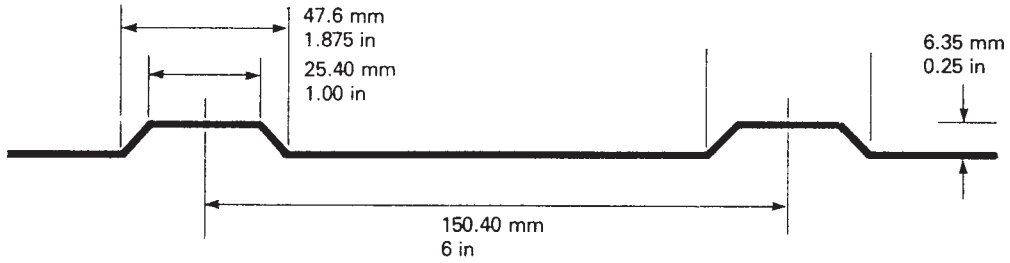

# Ribbed Van Sheet

## Pattern 1 R.T. RIB

19SWG  
 Sizes  
 available  
 from  
 stock

96" x 48"  
 120" x 48"  
 144" x 48"

Coils of Rubber Filler to suit  
 Supplied Ex Stock.