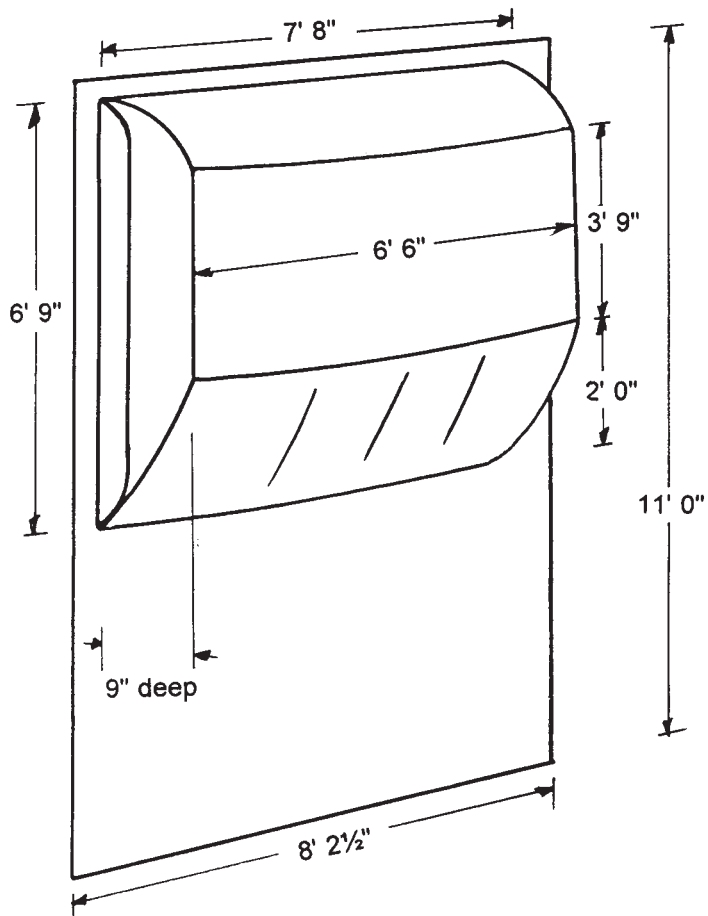

Fibreglass Mouldings

FGM1 LARGE 11' 0"
FGM2 SMALL 9' 0"

FGM3 HORSEBOX LUTON FRONT
White pigmented moulded GRP 4oz layup