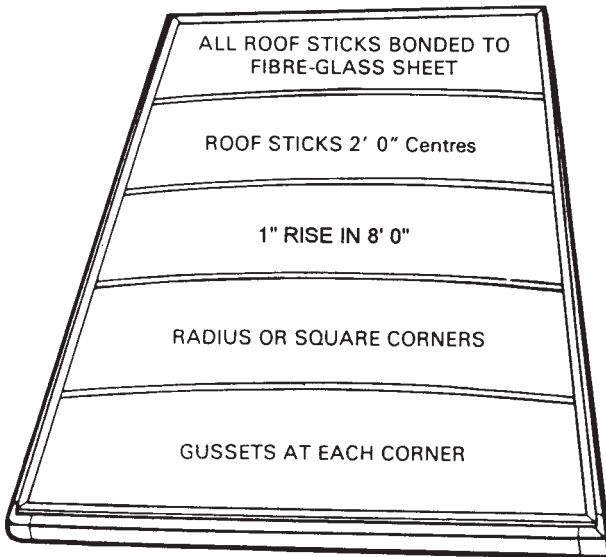

Complete Roofs

TRUCK ROOFS
ARE ALSO MANUFACTURERS OF
ALUMINIUM AND GLASSFIBRE ROOFS
PLEASE CONTACT OUR SALES OFFICE
FOR FURTHER DETAILS

ALUMINIUM FRAMED
CURTAINSIDER

WIDE RANGE OF CURTAINS
AVAILABLE TO ORDER