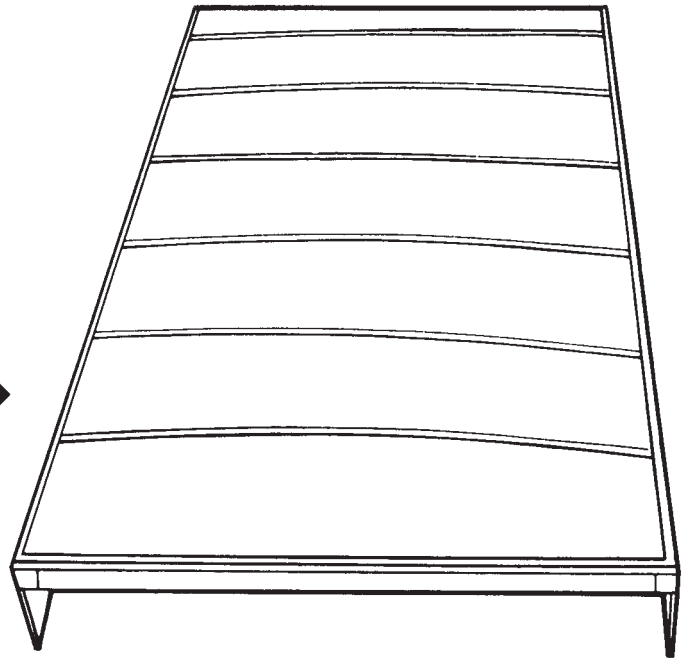

TRUCK ROOFS

*All Truck Roofs extruded aluminium sections
on the following pages are used in roof manufacturing
and are exclusive to the Service Metals Group*

CURTAINS

CURTAINS ARE AVAILABLE ON A QUICK DELIVERY
TO CUSTOMERS REQUIREMENTS

ALSO AVAILABLE ARE LOAD RESTRAINT STRAPS
PRICES ON REQUEST

Please contact

TRUCK ROOFS on 0113 252 6511

Fax 0113 253 1548

or your nearest local branch

Complete Roofs

TRUCK ROOFS
ARE ALSO MANUFACTURERS OF
ALUMINIUM AND GLASSFIBRE ROOFS
PLEASE CONTACT OUR SALES OFFICE
FOR FURTHER DETAILS

ALUMINIUM FRAMED
CURTAINSIDER

WIDE RANGE OF CURTAINS
AVAILABLE TO ORDER

ALUMINIUM / G.R.P. FORMED ROOFS

AVAILABLE WITH SQUARE AND
VARIOUS RADIUS CORNERS. ALSO
G.R.P. OR ALUMINIUM SKIN

INSULATED ROOFS
TO CUSTOMERS REQUIREMENTS

5" RADIUS ROOFS CR55 CANT RAIL
WITH ALUMINIUM FRAMES

Available with 5" radius castings or
square corners to order