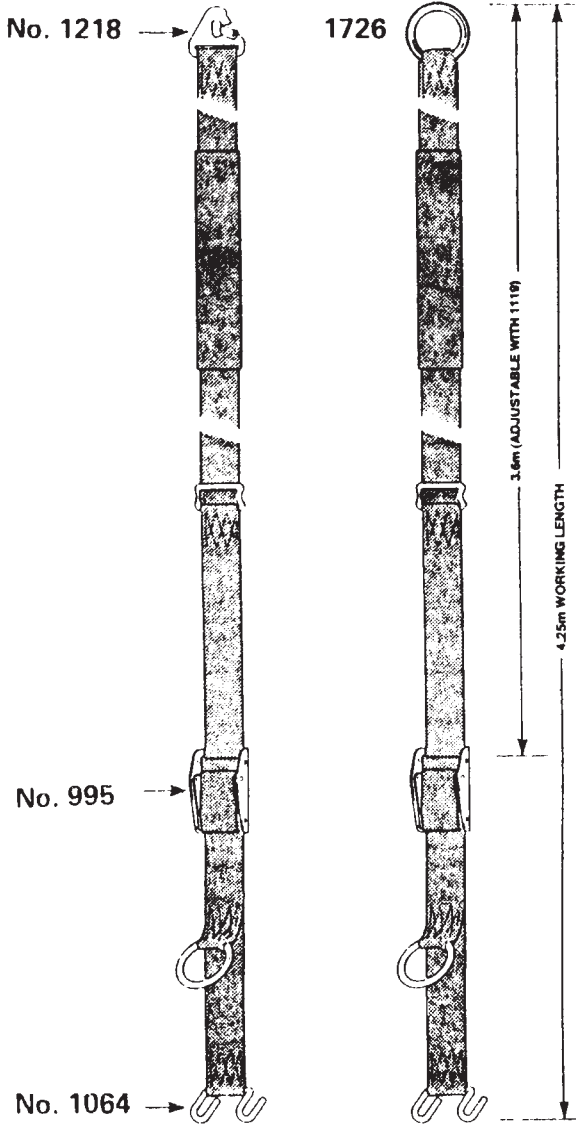

# Cargo Control Straps for Side Curtain Vehicles

## ICS

INTERNAL CARGO STRAPS  
CS3314SK CS3314RK

SIDE CURTAIN STRAPS

SIDE CURTAIN STRAPS					
COMPLETE STRAPS					
REF	BUCKLE	W/LENGTH	WEBBING	END FITTING	
12502K	990S	600mm	1504/28 (Black)	1064	
14502K	953	-	-	-	
8502K	990B	-	-	-	
8402K	990B	-	1504/28G (Grey)	-	
5402K	990	-	-	-	
3402K	995	-	-	-	
3302K	995	-	1517K (Black)	-	
13302K	998	-	1517K	-	
REPLACEMENT STRAPS (NO TOP END, BOLT FITTED TO BUCKLE)					
142502K	953	-	1504/28 (Black)	1064	
82502K	990B	-	-	-	
82402K	-	-	1504/BG (Grey)	-	
52402K	990	-	-	-	
132302K	998	-	1517K (Black)	-	
REPLACEMENT TENSION ENDS (WITHOUT BUCKLE)					
0503K	-	-	50mm 1504/28 (Black)	1064	
0403K	-	-	50mm 1504/BG (Grey)	-	
0303K	-	-	50mm 1517K (Black)	-	
0103K	-	-	44mm 1504 (Grey)	-	
INTERNAL CARGO STRAPS					
REF	ANCHOR LENGTH VARIED BY	BUCKLE	WEBBING	TOP END FITTING	BOTTOM END FITTING
3314SK	1119	995	1517K	1218	1064
3314RK	1119	995	1517K	1726	1064

BUCKLE	SIDE CURTAIN BUCKLES				
	998	995	990	990B	953
FINISH	BLACK	ZINC	ZINC	BLACK	ZINC
RATING	800KG	800KG	800KG	800KG	1500KG
BOLT FACILITY	✓		✓	✓	✓
SECURITY WIRE HOLE	✓		✓	✓	✓
SAFETY CATCH HUCKBOLT FACILITY					✓