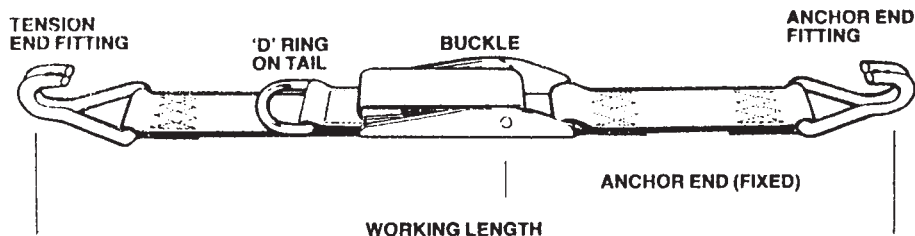

Cargo Control Straps for Box Vehicles

	WORKING LENGTH	BUCKLE	END FITTING	WEBBING	ALTERNATIVE END FITTING SEE TABLE BELOW
OBV3309B	(9' 00") 2.75m	995 OVERCENTRE	2011	50mm (2') 1517K	SL (to 3309 SL)