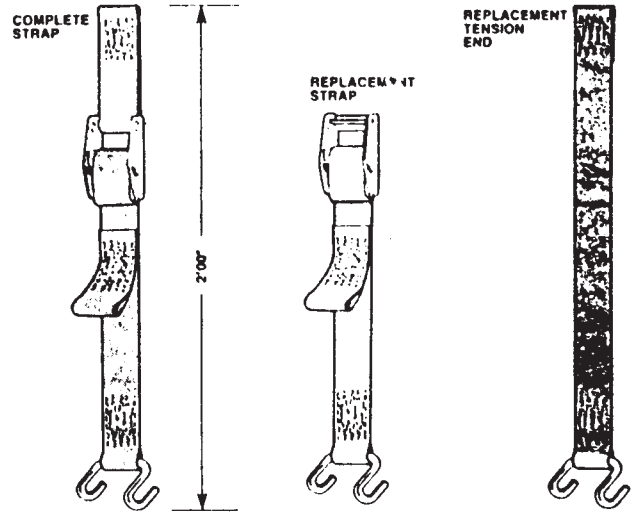

# Cargo Control Straps for Side Curtain Vehicles

## ICS

INTERNAL CARGO STRAPS  
CS3314SK CS3314RK

SIDE CURTAIN STRAPS

SIDE CURTAIN STRAPS					
COMPLETE STRAPS					
REF	BUCKLE	W/LENGTH	WEBBING	END FITTING	
12502K	990S	600mm	1504/28 (Black)	1064	
14502K	953	-	-	-	
8502K	990B	-	-	-	
8402K	990B	-	1504/28G (Grey)	-	
5402K	990	-	-	-	
3402K	995	-	-	-	
3302K	995	-	1517K (Black)	-	
13302K	998	-	1517K	-	
REPLACEMENT STRAPS (NO TOP END, BOLT FITTED TO BUCKLE)					
142502K	953	-	1504/28 (Black)	1064	
82502K	990B	-	-	-	
82402K	-	-	1504/BG (Grey)	-	
52402K	990	-	-	-	
132302K	998	-	1517K (Black)	-	
REPLACEMENT TENSION ENDS (WITHOUT BUCKLE)					
0503K	-	-	50mm 1504/28 (Black)	1064	
0403K	-	-	50mm 1504/BG (Grey)	-	
0303K	-	-	50mm 1517K (Black)	-	
0103K	-	-	44mm 1504 (Grey)	-	
INTERNAL CARGO STRAPS					
REF	ANCHOR LENGTH VARIED BY	BUCKLE	WEBBING	TOP END FITTING	BOTTOM END FITTING
3314SK	1119	995	1517K	1218	1064
3314RK	1119	995	1517K	1726	1064

BUCKLE	SIDE CURTAIN BUCKLES				
	998	995	990	990B	953
FINISH	BLACK	ZINC	ZINC	BLACK	ZINC
RATING	800KG	800KG	800KG	800KG	1500KG
BOLT FACILITY	✓		✓	✓	✓
SECURITY WIRE HOLE	✓		✓	✓	✓
SAFETY CATCH HUCKBOLT FACILITY					✓

## Cargo Control Straps for Box Vehicles

	WORKING LENGTH	BUCKLE	END FITTING	WEBBING	ALTERNATIVE END FITTING SEE TABLE BELOW
OBV3309B	(9' 00") 2.75m	 995 OVERCENTRE	 2011	 50mm (2') 1517K	<b>SL</b> (to 3309 SL)