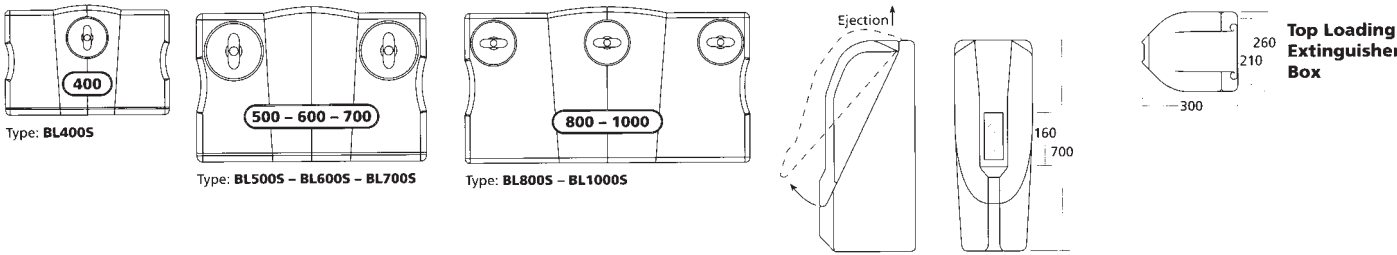

## Thermoplastic Tool Boxes, Fire Extinguisher Boxes & Document Boxes

\*Colour: Black - other colours available on large orders. \* Closed by ¼ turn of handles with security lock. \* Front logo available on request on larger orders. \* Highly resistant to impact damage and chemical attack. \* Top of the range waterproof quality.

### Tool Boxes without Brackets

Order Code	Width	Height	Depth	Weight (Kg)
BL400S	400	330	350	4
BL500S	500	330	430	5.5
BL600S	600	430	510	8
BL700S1	700	480	470	11
BL700S2	700	480	530	12
BL700SX	700	480	460/690	13
BL800S	800	430	475	10
BL1000S	1000	530	520	15

### Fire Extinguisher Boxes

Front Loading Boxes				
Order Code	Height	Width	Depth	Extinguisher Capacity
FXB1	644mm	278mm	227mm	6kg, 9kg ST
FBX2	750mm	355mm	250mm	6kg, 9kg
ST = Stubby Extinguisher				
Lift Off Top Box				
Order Code	Height	Width	Depth	Extinguisher Capacity
FXB3	700mm	260mm	300mm	6kg, 9kg
Top Loading Boxes				
Order Code	Height	Width	Depth	Extinguisher Capacity
FBX4	584mm	233mm	252mm	6kg
FBX5	638mm	233mm	252mm	9kg

### Document Boxes

Order Code	Dimensions
FGDB1001S	330mm Length x 100 mm Diameter
FGDB1000	330mm Length x 80 mm Diameter