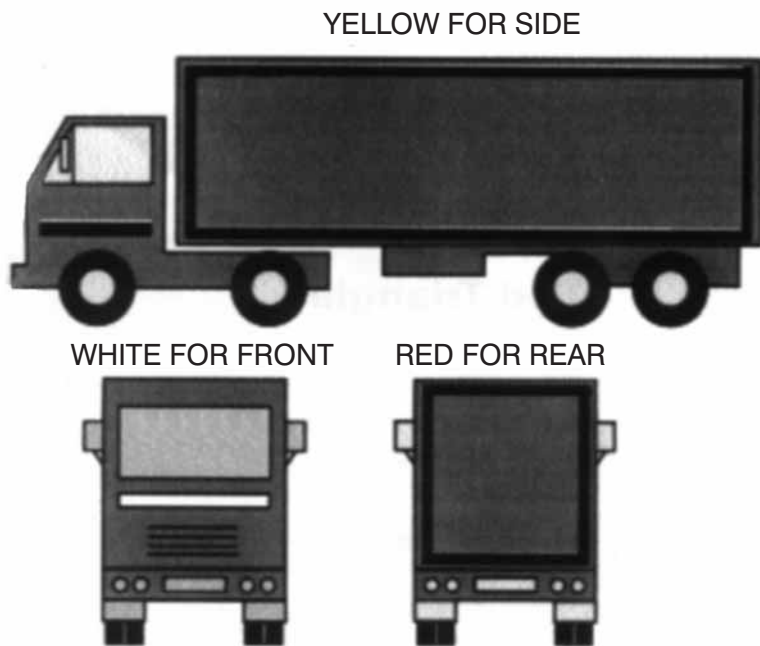

NIGHTBRIGHT VEHICLE CONSPICUITY CONTOUR TAPE

A major leap forward in vehicle safety. Highly reflective 50mm width coloured self adhesive tape. red for the rear amber for the side and white for the front. Supplied in 12.5 metre rolls. Independent research shows that by fitting contour tape, the vehicle visibility improves with the likelihood of reducing night-time accidents by 21% and daytime by 16%. BEE SEEN AT NIGHT - FIT NIGHTBRIGHT!

- HIGH REFLECTIVITY
- KEEN PRICES
- EX STOCK
- EASY TO APPLY
- SELF ADHESIVE
- REDUCED RISK OF ACCIDENTS
- WITHSTANDS POWER WASHING