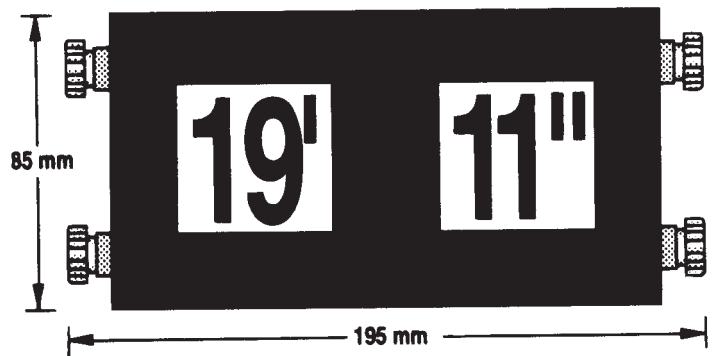

## IN-CAB HEIGHT INDICATORS

BE PREPARED-MANDATORY FROM OCTOBER 97- ALL VEHICLES  
OVER 3 METERS HIGH MUST CONFORM TO NEW LEGISLATION  
ORDER YOUR STOCKS

COMPETITION PRICES

AVAILABLE EX-STOCK

STURDY METAL CONSTRUCTION

EASY SELF ADHESIVE FIXING

CONFORMS TO REGULATIONS

RANGE 9' TO 19' 11"

METRIC AVAILABLE

HMI THUMB WHEEL

HM2 FLIP DISPLAY