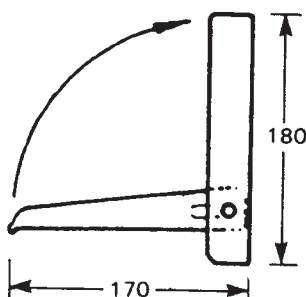

Chrome Grab Handle

Part Number

CH8 8" Handle

Black Plastic Grab Handle

Part Number

PH8 8" Centres

Bus Step (Chrome) Recessed

Part Number

RS1029 6½" × 5½"

Folding Step (Zinc)

Part Number

FS1588

Folding Step (Z/P)

Part Number

FS85

Large Graveley Fastener

Part Number

GF2899 Fastener 1⁵/₈" × 1¹/₈"

GP2899 Plate 2¹/₂" × 1¹/₄"

Spring Bolt

Part Number

SB540 3" Zinc

SB1560 5" Jap'd

Small Graveley Fastener

Part Number

GF2936 Fastener 1³/₈" × 1"

GP2936 Plate 1³/₄" × ⁷/₈"