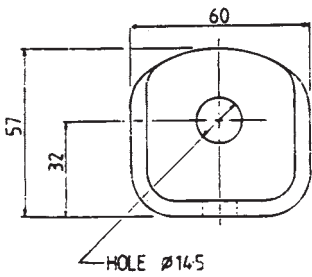

RG113T

General Purpose Runner
Bracket to suit 100mm,
125mm and 150mm Runners

RG113U

One Piece Pedestal
Mounting Bracket to
Suit 4" (100mm)
Runners when fitted to
Ford Cargo Models
60E - 100E

Black Painted

RG129

Balata packing
Fits Between
Top and Bottom
Chassis Brackets