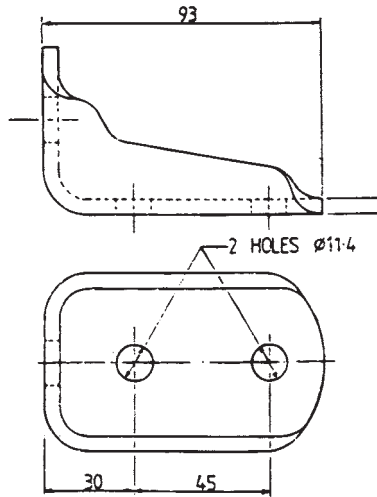

RG113T

General Purpose Runner
Bracket to suit 100mm,
125mm and 150mm Runners

RG113U

One Piece Pedestal
Mounting Bracket to
Suit 4" (100mm)
Runners when fitted to
Ford Cargo Models
60E - 100E

Black Painted

RG129

Balata packing
Fits Between
Top and Bottom
Chassis Brackets