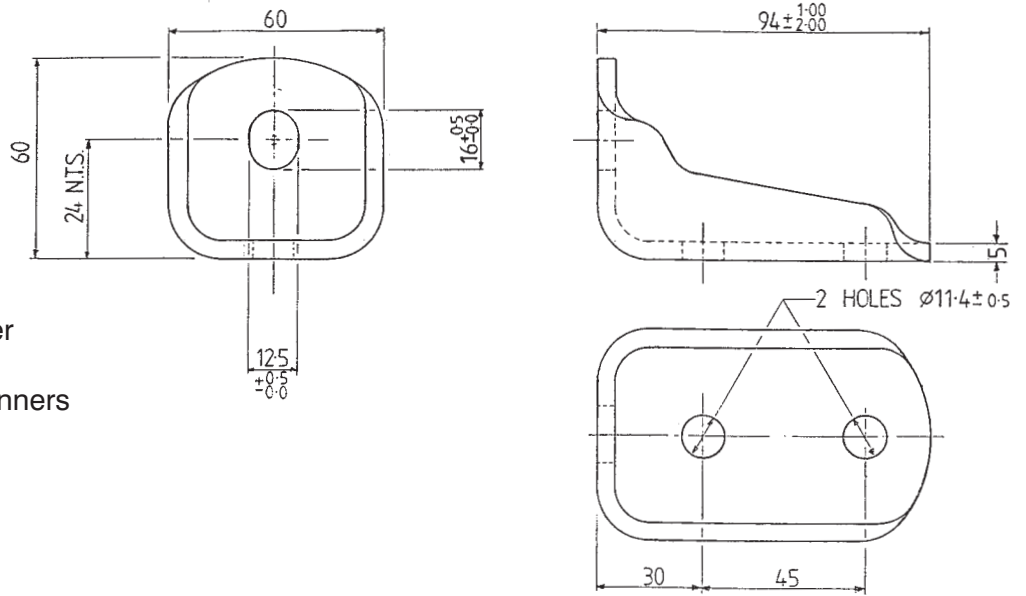

RG113T

General Purpose Runner
Bracket to suit 100mm,
125mm and 150mm Runners

RG113U

One Piece Pedestal
Mounting Bracket to
Suit 4" (100mm)
Runners when fitted to
Ford Cargo Models
60E - 100E

Black Painted

RG129

Balata packing
Fits Between
Top and Bottom
Chassis Brackets