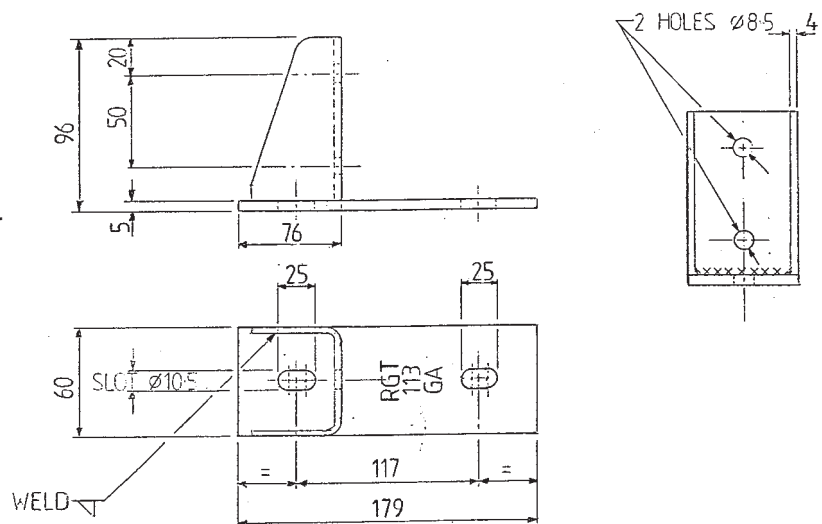

RG113G

Pedestal Mounting Bracket to suit 3" runners when fitted to Ford Transit, Mercedes 302, 307, 308 and Volkswagon LT Range

Black Painted

RG113GA

Ford Transit/ Mercedes Sprinter Chassis Bracket to Suit 4" runner

RG113GS

Base Plate fits Chassis Brackets supplied by Ford on the Transit and Mercedes on the 307 and 308 used to mount steel Subframes to chassis

Self Colour