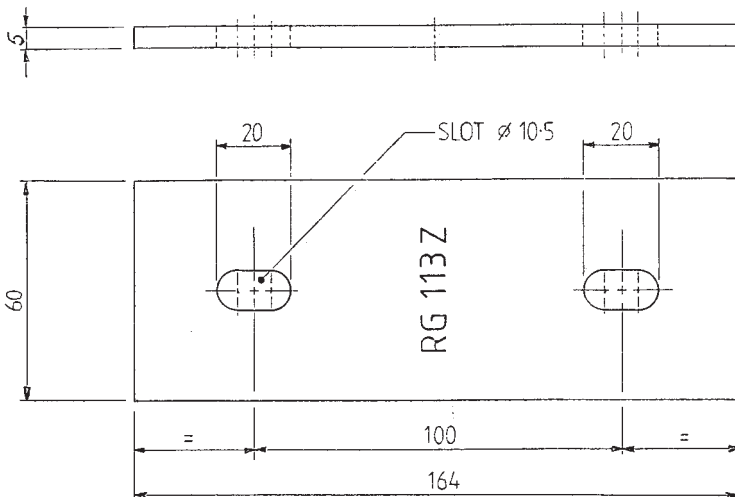

RG113X

New Ford Transit
Chassis Bracket to suit
80mm (3") Runners

RG113Y

New Ford Transit
Chassis Bracket to suit
100mm (4") Runners

RG113Z

New Ford Transit Plate