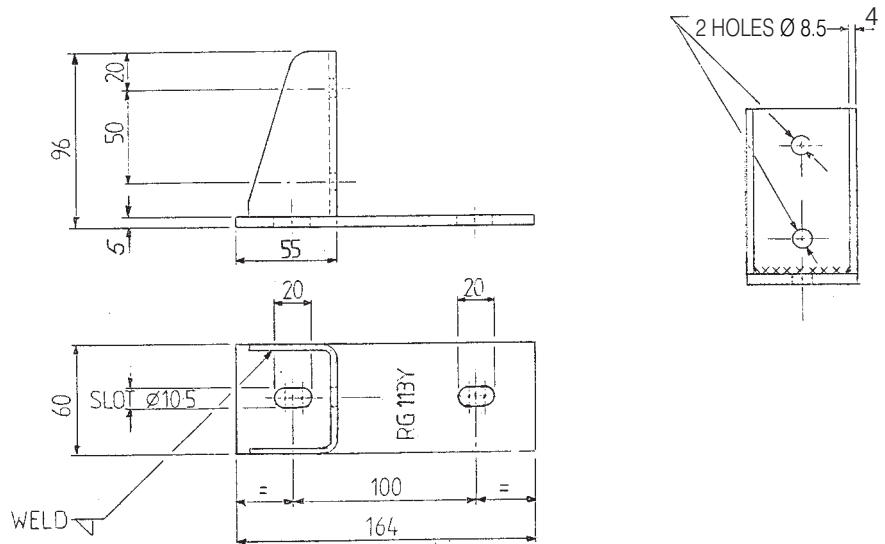

RG113X

New Ford Transit
Chassis Bracket to suit
80mm (3") Runners

RG113Y

New Ford Transit
Chassis Bracket to suit
100mm (4") Runners

RG113Z

New Ford Transit Plate