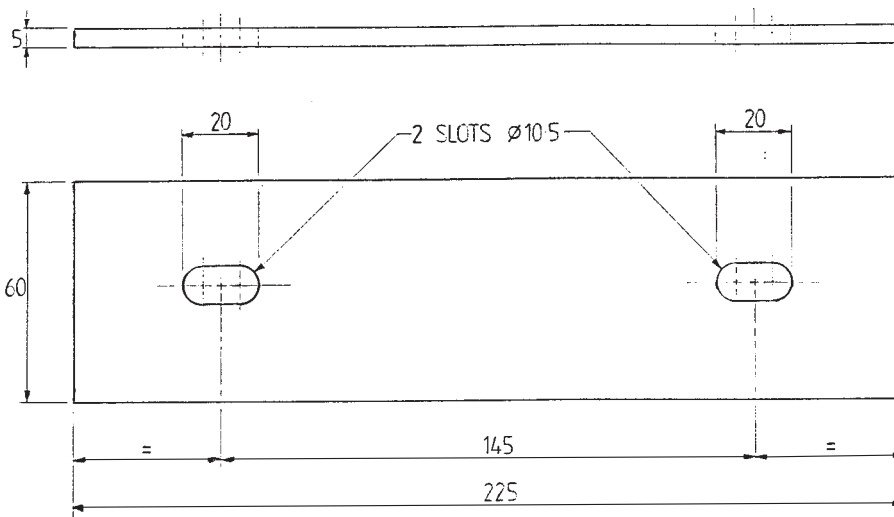

RG113N

Citroen 3.5 tonne
Fiat relay
Boxer & Ducato
Chassis Bracket
3" runner

RG113N

Citroen 3.5 tonne
Fiat relay
Boxer & Ducato
Chassis Bracket
3" runner

RG113NB

Citroen 3.5 tonnes
Fiat Relay
Boxer & Ducato
Chassis Plate only