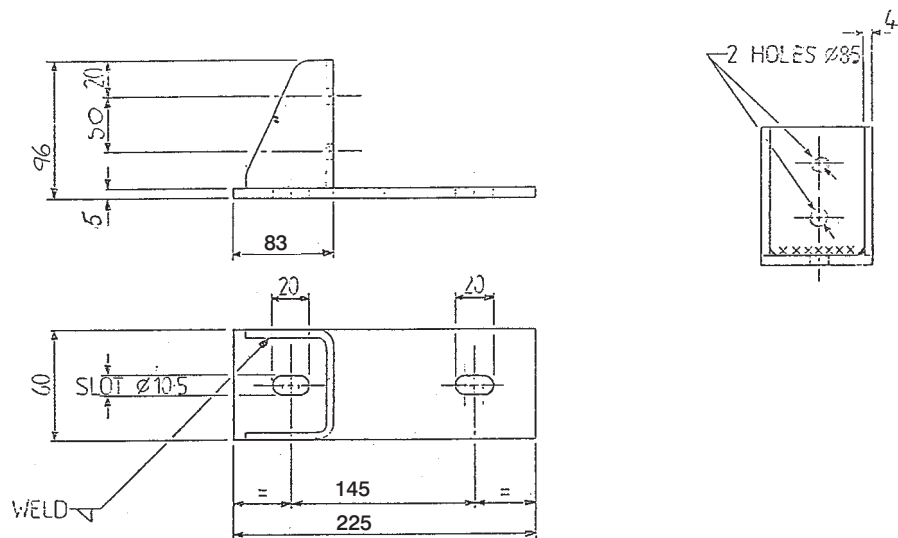

RG113N

Citroen 3.5 tonne
Fiat relay
Boxer & Ducato
Chassis Bracket
3" runner

RG113N

Citroen 3.5 tonne
Fiat relay
Boxer & Ducato
Chassis Bracket
3" runner

RG113NB

Citroen 3.5 tonnes
Fiat Relay
Boxer & Ducato
Chassis Plate only