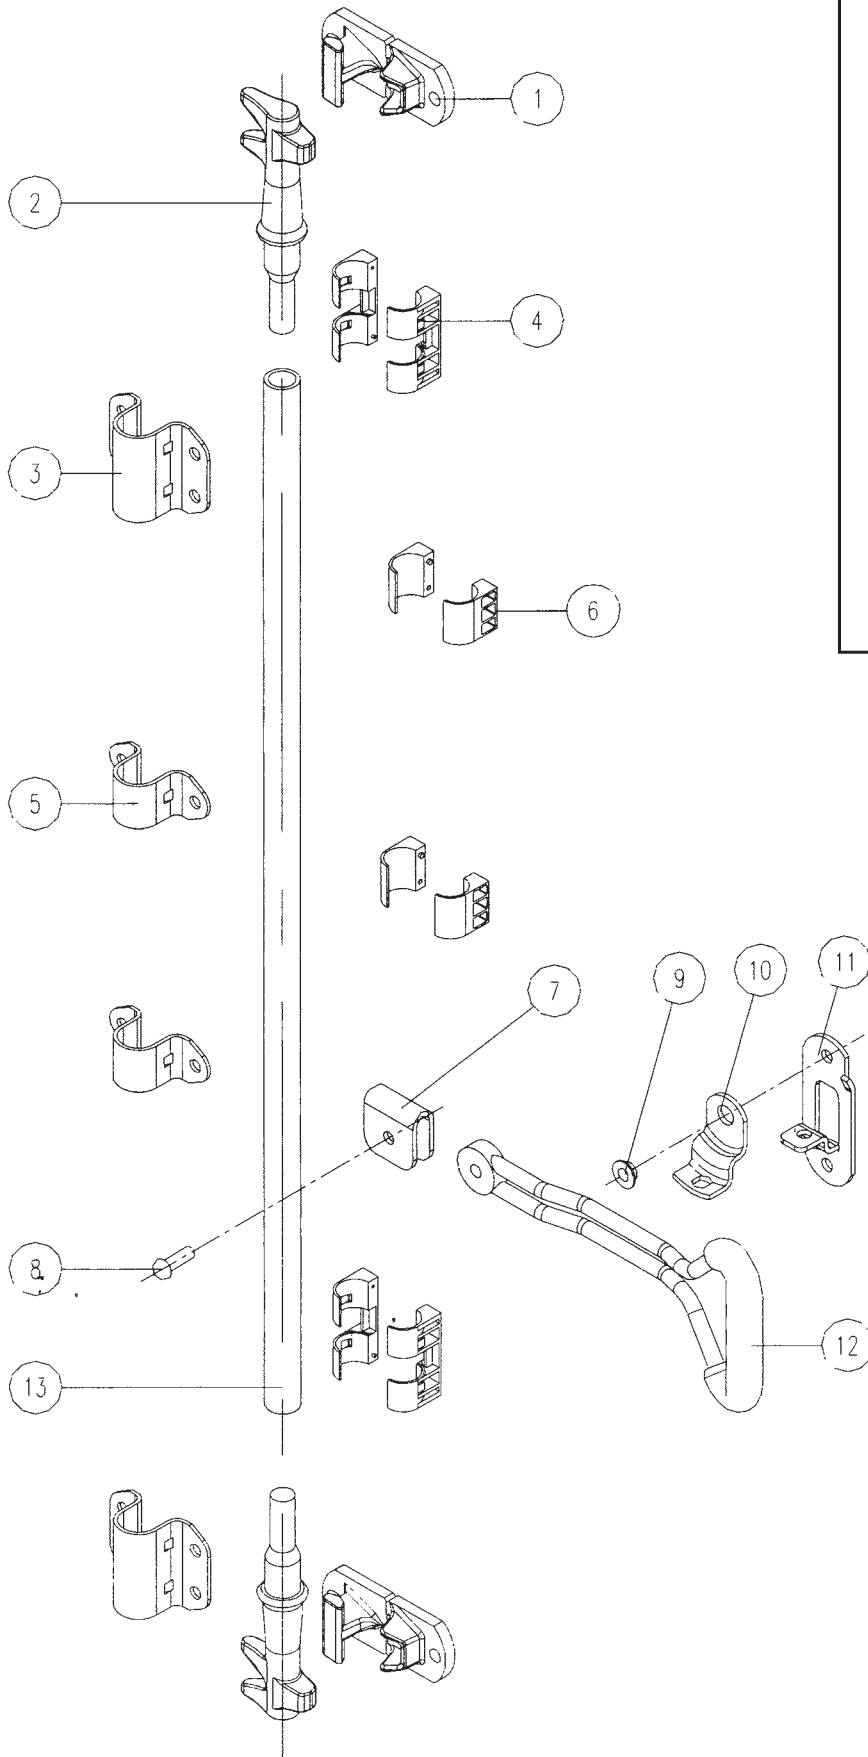

Model No - B2000MN (with 'D' Grip)

Model No - B2000MN (with 'D' Grip)

Ø27 Bushed Mechanism

Item	Part No	Description	Weight	Qty
1	22788/1	Keeper (Bolt-on)	650g	2
2	22789	Cam	840g	2
3	BCP 14063	Bearing Bracket (Outer Large)	250g	2
4	BCP 14271	Bush	25g	2
5	BCP 14064	Bearing Bracket (Outer Small)	120g	2
6	BCP 14065	Bush	14g	2
7	BCP 13602	Handle Hub	246g	1
8	BCP 10038/1	Rivet	25g	1
9	BCP 12427	Bush	6g	1
10	BCP 12399	Catch	95g	1
11	BCP 12398	Retainer	200g	1
12	BCP 13773	Handle	800g	1
13	BCP 12337	Tube (Ø27 X 3.2)	1870g/m	1