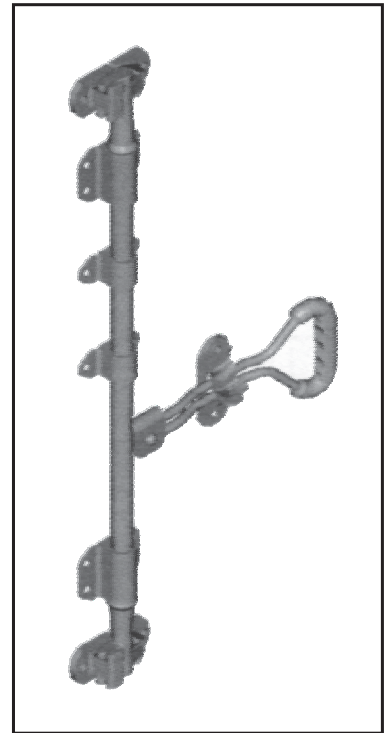

Model No - B2000MN (with 'D' Grip)

Model No - B2000MN (with 'D' Grip)

Ø27 Bushed Mechanism

Item	Part No	Description	Weight	Qty
1	22788/1	Keeper (Bolt-on)	650g	2
2	22789	Cam	840g	2
3	BCP 14063	Bearing Bracket (Outer Large)	250g	2
4	BCP 14271	Bush	25g	2
5	BCP 14064	Bearing Bracket (Outer Small)	120g	2
6	BCP 14065	Bush	14g	2
7	BCP 13602	Handle Hub	246g	1
8	BCP 10038/1	Rivet	25g	1
9	BCP 12427	Bush	6g	1
10	BCP 12399	Catch	95g	1
11	BCP 12398	Retainer	200g	1
12	BCP 13773	Handle	800g	1
13	BCP 12337	Tube (Ø27 X 3.2)	1870g/m	1