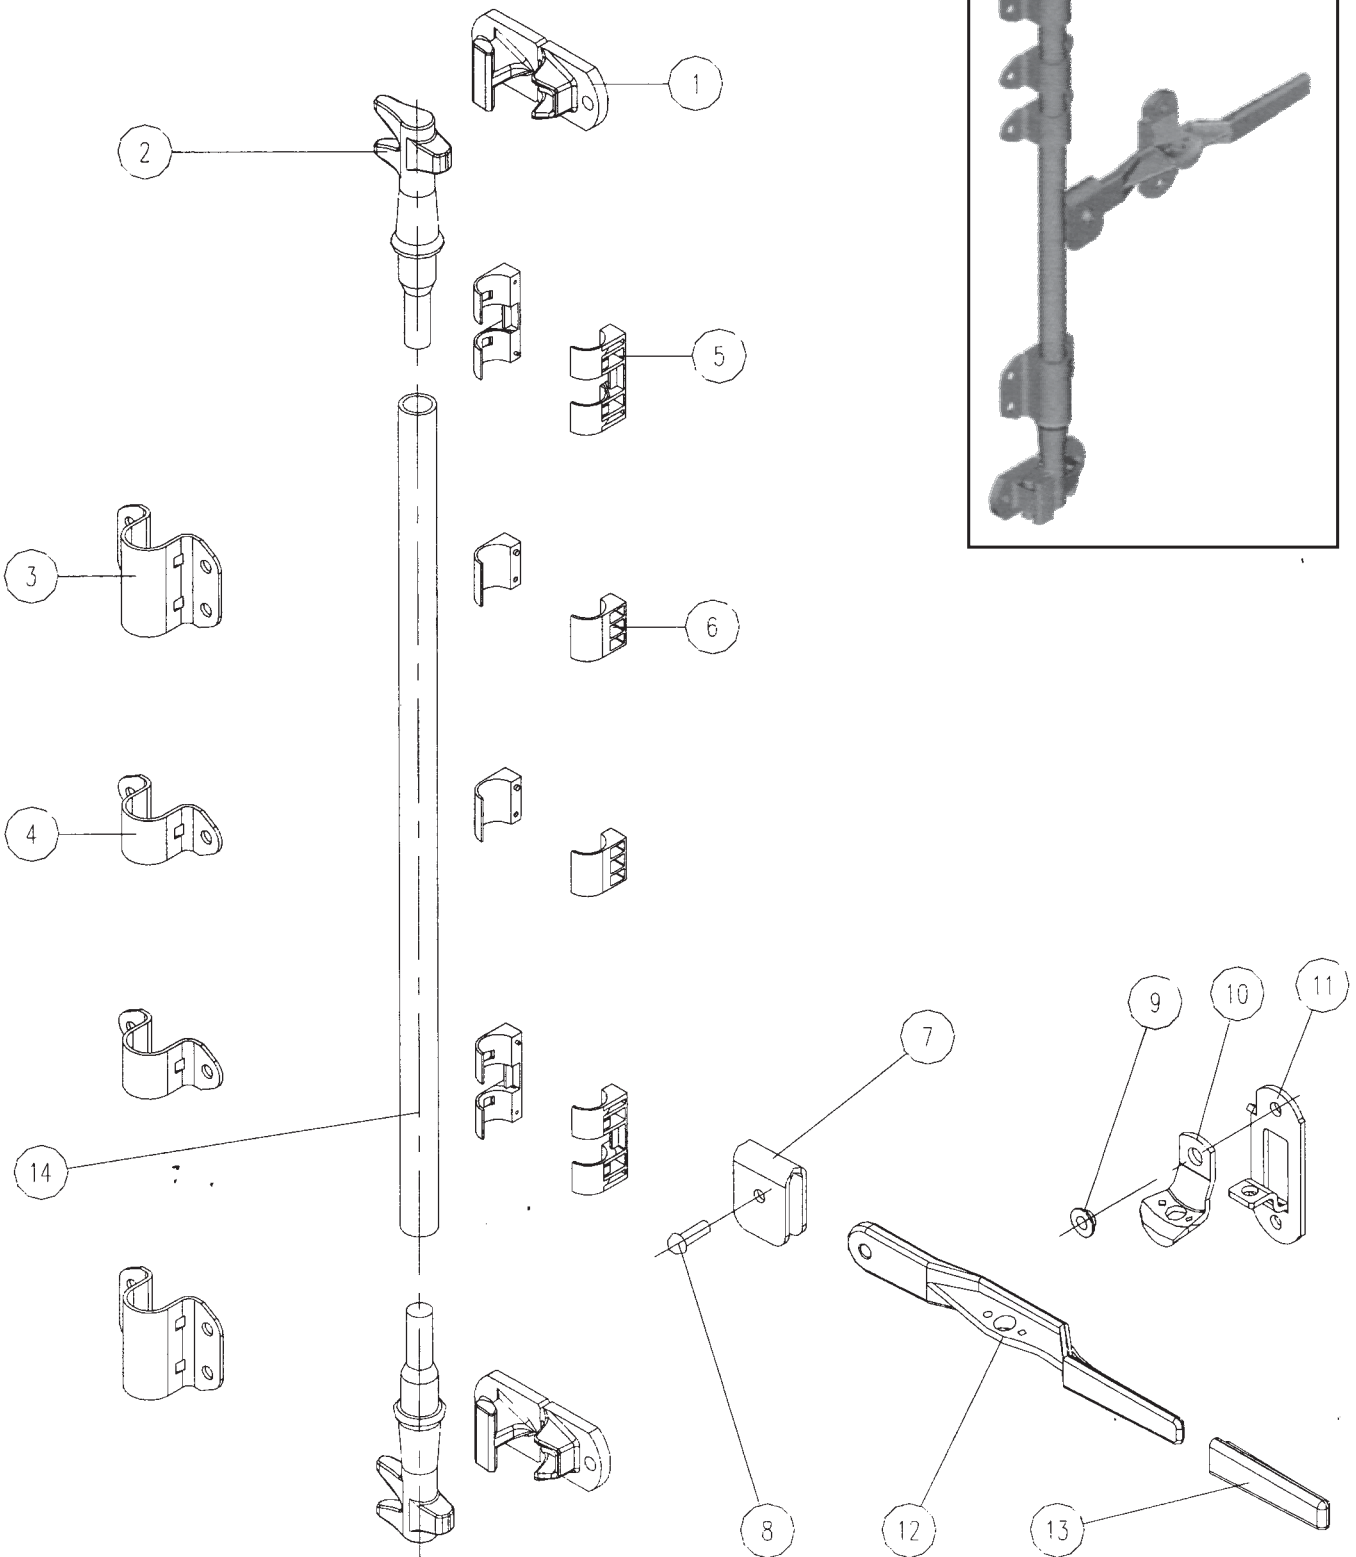

Model No - B2000MN

Model No - B2000MN

Ø27 Bushed Mechanism

Item	Part No	Description	Weight	Qty
1	22788/1	Keeper (Bolt-on)	650g	2
2	22789	Cam	840g	2
3	BCP 14063	Bearing Bracket (Outer Large)	250g	2
4	BCP 14064	Bearing Bracket (Outer Small)	120g	2
5	BCP 14271	Bush	25g	2
6	BCP 14065	Bush	14g	2
7	BCP 13602	Handle Hub	246g	1
8	BCP 10038/1	Rivet	25g	1
9	22185	Bush	6g	1
10	BCP 13856	Catch	95g	1
11	BCP 14033	Retainer	200g	1
12	22182	Handle	820g	1
13	BCP 14081	Sleeve	20g	1
14	BCP 12337	Tube (Ø27 X 3.2)	1870g/m	1