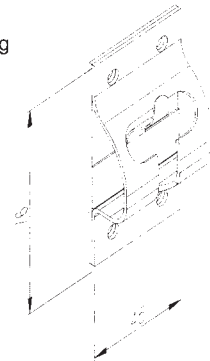

Door Retainers - Zinc Plated Finish

CAT 120

Heavy Duty Hook
Weight - 186g

CAT 130

Heavy Duty Hook
Weight - 207g

Door Retainer Catch Plates - Zinc Plated Finish

CAT 111

Standard Catch Plate
Weight - 82g

CAT 121

Catch Plate with Security Spring
Weight - 89g

PH110 Zinc Plated
PH112 Stainless Steel

PH116 Zinc Plated
PH114 Stainless Steel