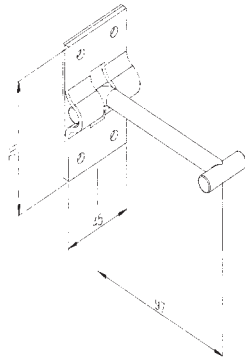

Door Retainers - Zinc Plated Finish

CAT 120

Heavy Duty Hook
Weight - 186g

CAT 130

Heavy Duty Hook
Weight - 207g

Door Retainer Catch Plates - Zinc Plated Finish

CAT 111

Standard Catch Plate
Weight - 82g

CAT 121

Catch Plate with Security Spring
Weight - 89g

PH110 Zinc Plated
PH112 Stainless Steel

PH116 Zinc Plated
PH114 Stainless Steel