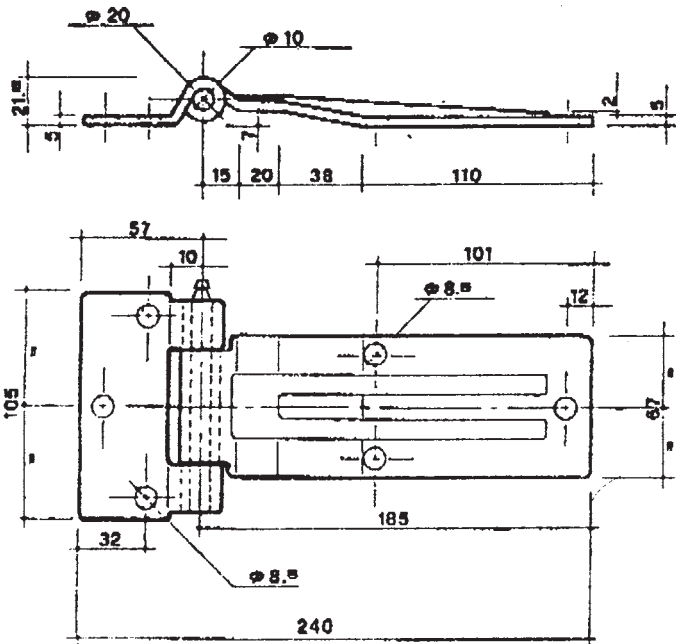

Door Retainers - Zinc Plated Finish

CAT 120

Heavy Duty Hook
Weight - 186g

CAT 130

Heavy Duty Hook
Weight - 207g

Door Retainer Catch Plates - Zinc Plated Finish

CAT 111

Standard Catch Plate
Weight - 82g

CAT 121

Catch Plate with Security Spring
Weight - 89g

PH110 Zinc Plated
PH112 Stainless Steel

PH116 Zinc Plated
PH114 Stainless Steel