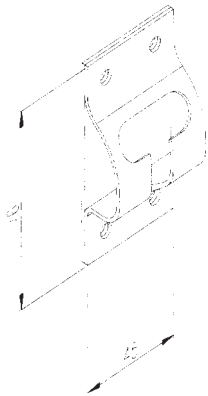

Door Retainers - Zinc Plated Finish

CAT 120

Heavy Duty Hook
Weight - 186g

CAT 130

Heavy Duty Hook
Weight - 207g

Door Retainer Catch Plates - Zinc Plated Finish

CAT 111

Standard Catch Plate
Weight - 82g

CAT 121

Catch Plate with Security Spring
Weight - 89g

PH110 Zinc Plated
PH112 Stainless Steel

PH116 Zinc Plated
PH114 Stainless Steel