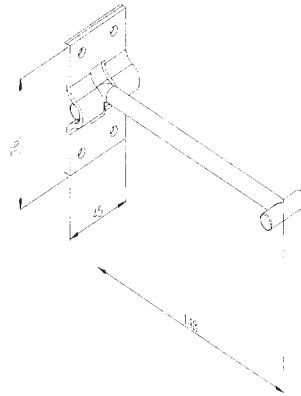

Door Retainers - Zinc Plated Finish

CAT 120

Heavy Duty Hook
Weight - 186g

CAT 130

Heavy Duty Hook
Weight - 207g

Door Retainer Catch Plates - Zinc Plated Finish

CAT 111

Standard Catch Plate
Weight - 82g

CAT 121

Catch Plate with Security Spring
Weight - 89g

PH110 Zinc Plated
PH112 Stainless Steel

PH116 Zinc Plated
PH114 Stainless Steel