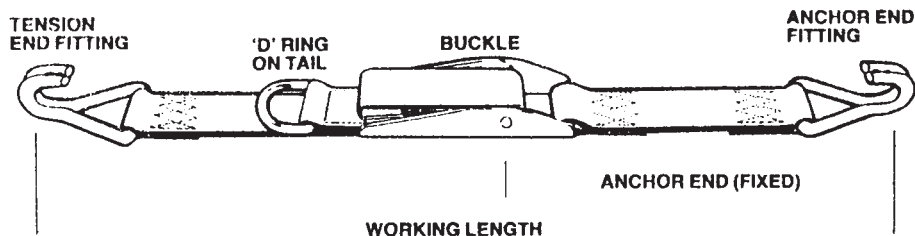

Cargo Control Straps for Box Vehicles

	WORKING LENGTH	BUCKLE	END FITTING	WEBBING	ALTERNATIVE END FITTING SEE TABLE BELOW
OBV3309B	(9' 00") 2.75m	 995 OVERCENTRE	 2011	 50mm (2") 1517K	SL (to 3309 SL)

Mouldings

CCAC2
RUBBER SECTION

CCAC1
ALUMINIUM CARRIER

CS60A
END CAP *available in alloy*

CS60P
END CAP *available in plastic*